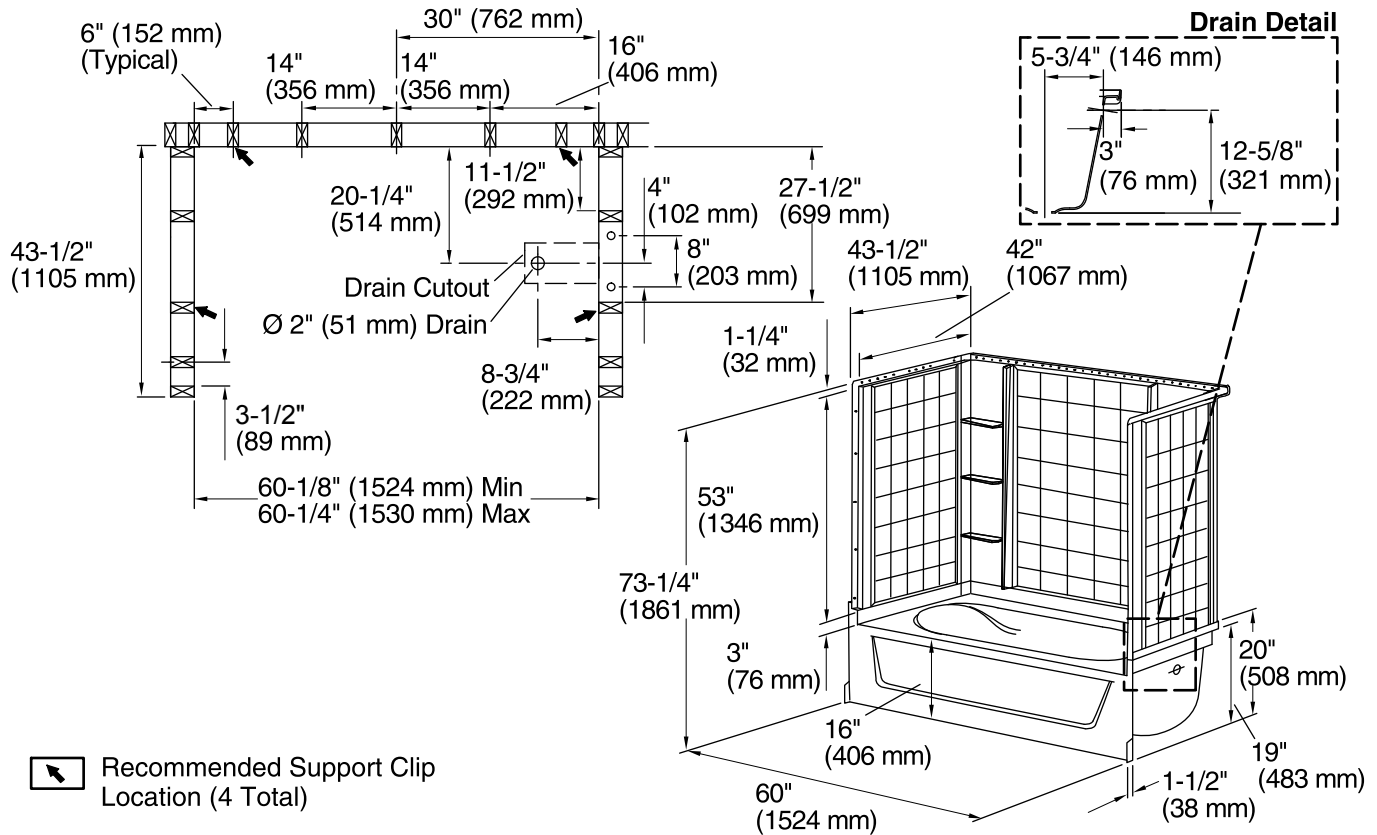

Features

- Alcove installation
- 16" apron
- Vikrell material
- Right drain
- Tongue-and-groove walls with snap-together installation
- Tile look
- Some caulk required
- Corner shelves, built-in armrests and contoured back
- Removable access panel

Included Components

Product consists of:

- 71114100 60" x 42" Bath/Shower Wall Set
- 71111127 60" x 42" Bath with Access Panel

Codes/Standards

- CSA B45.5/IAPMO Z124
- ASTM E162
- ASTM E662
- Greenguard UL 2818 - Gold
- HUD, UM Bulletin 73

Color	Code	Description
	0	White
	96	KOHLER Biscuit

Technical Information

All product dimensions are nominal.

Installation:	Three-wall alcove
Drain location:	Right
Basin area, bottom:	40" x 27" (1016 mm x 686 mm)
Basin area, top:	52" x 35" (1321 mm x 889 mm)
Water depth:	11" (279 mm)
Water capacity:	55 gal (208.2 L)
Minimum flat for door:	3-1/4" (83 mm)
Maximum door height:	56" (1422 mm)
Maximum door width:	58-1/2" (1486 mm)

Notes

Install this product according to the installation instructions.

Studs should be positioned roughly as shown.

Double studding is recommended for pivot shower door installations.