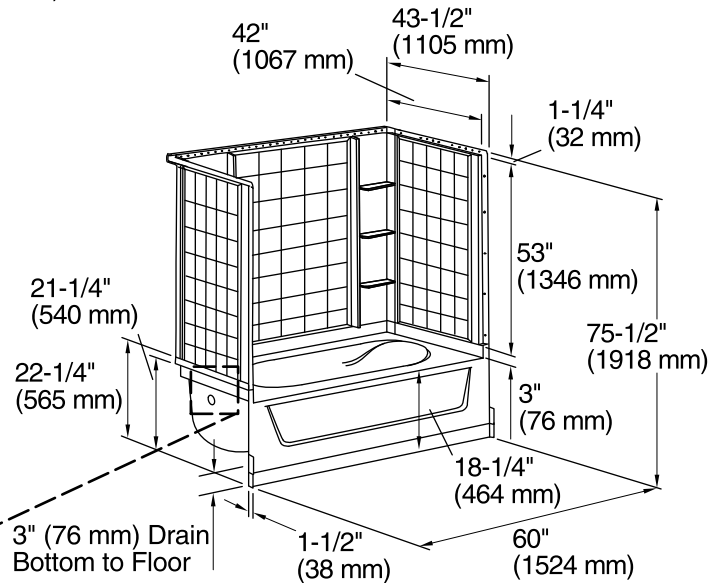

Features

- Alcove installation
- 18-1/4" apron
- Vikrell material
- Left drain
- Tongue-and-groove walls with snap-together installation
- Tile look
- Some caulk required
- Corner shelves, built-in armrests and contoured back
- 3" drain-to-floor clearance for above-floor drain installation
- Removable access panel

Included Components

Product consists of:

- 71114100 60" x 42" Bath/Shower Wall Set
- 71111119 60" x 42" AFD Bath with Access Panel

Codes/Standards

- CSA B45.5/IAPMO Z124
- ASTM E162
- ASTM E662
- Greenguard UL 2818 - Gold
- HUD, UM Bulletin 73

Color	Code	Description
	0	White
	96	KOHLER Biscuit

 Recommended Support Clip Location (4 Total)

Technical Information

All product dimensions are nominal.

Installation:	Three-wall alcove
Drain location:	Left
Basin area, bottom:	40" x 27" (1016 mm x 686 mm)
Basin area, top:	52" x 35" (1321 mm x 889 mm)
Water depth:	11" (279 mm)
Water capacity:	55 gal (208.2 L)
Minimum flat for door:	3-1/4" (83 mm)
Maximum door height:	56" (1422 mm)
Maximum door width:	58-1/2" (1486 mm)