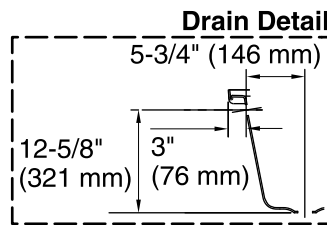

Included Components

Product consists of:

- 71114100 60" x 42" Bath/Shower Wall Set
- 71111119 60" x 42" AFD Bath with Access Panel

Codes/Standards

- CSA B45.5/IAPMO Z124
- ASTM E162
- ASTM E662
- Greenguard UL 2818 - Gold
- HUD, UM Bulletin 73

Color	Code	Description
	0	White
	96	KOHLER Biscuit

 Recommended Support Clip Location (4 Total)

Technical Information

All product dimensions are nominal.

Installation:	Three-wall alcove
Drain location:	Left
Basin area, bottom:	40" x 27" (1016 mm x 686 mm)
Basin area, top:	52" x 35" (1321 mm x 889 mm)
Water depth:	11" (279 mm)
Water capacity:	55 gal (208.2 L)
Minimum flat for door:	3-1/4" (83 mm)
Maximum door height:	56" (1422 mm)
Maximum door width:	58-1/2" (1486 mm)