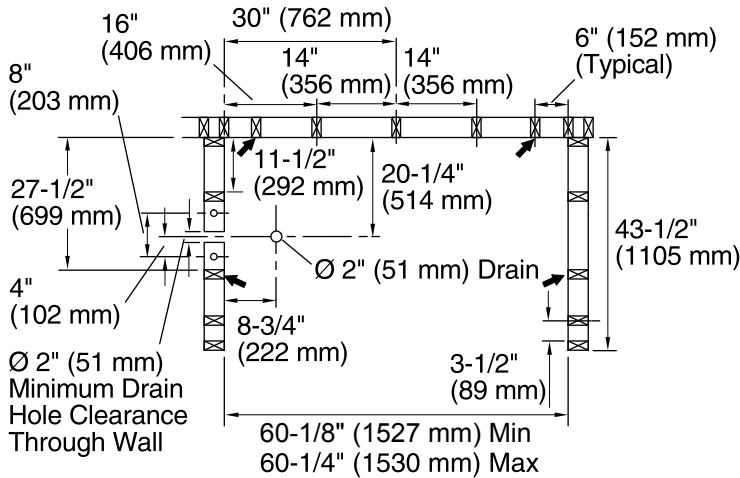

Features

- Alcove installation
- 18-1/4" apron
- Vikrell material
- Left drain
- Tongue-and-groove walls with snap-together installation
- Tile look
- Some caulk required
- Corner shelves, built-in armrests and contoured back
- 3" drain-to-floor clearance for above-floor drain installation
- Removable access panel

Included Components

Product consists of:

- 71114100 60" x 42" Bath/Shower Wall Set
- 71111119 60" x 42" AFD Bath with Access Panel

Codes/Standards

- CSA B45.5/IAPMO Z124
- ASTM E162
- ASTM E662
- Greenguard UL 2818 - Gold
- HUD, UM Bulletin 73

Color	Code	Description
	0	White
	96	KOHLER Biscuit

 Recommended Support Clip Location (4 Total)

Technical Information

All product dimensions are nominal.

Installation:	Three-wall alcove
Drain location:	Left
Basin area, bottom:	40" x 27" (1016 mm x 686 mm)
Basin area, top:	52" x 35" (1321 mm x 889 mm)
Water depth:	11" (279 mm)
Water capacity:	55 gal (208.2 L)
Minimum flat for door:	3-1/4" (83 mm)
Maximum door height:	56" (1422 mm)
Maximum door width:	58-1/2" (1486 mm)