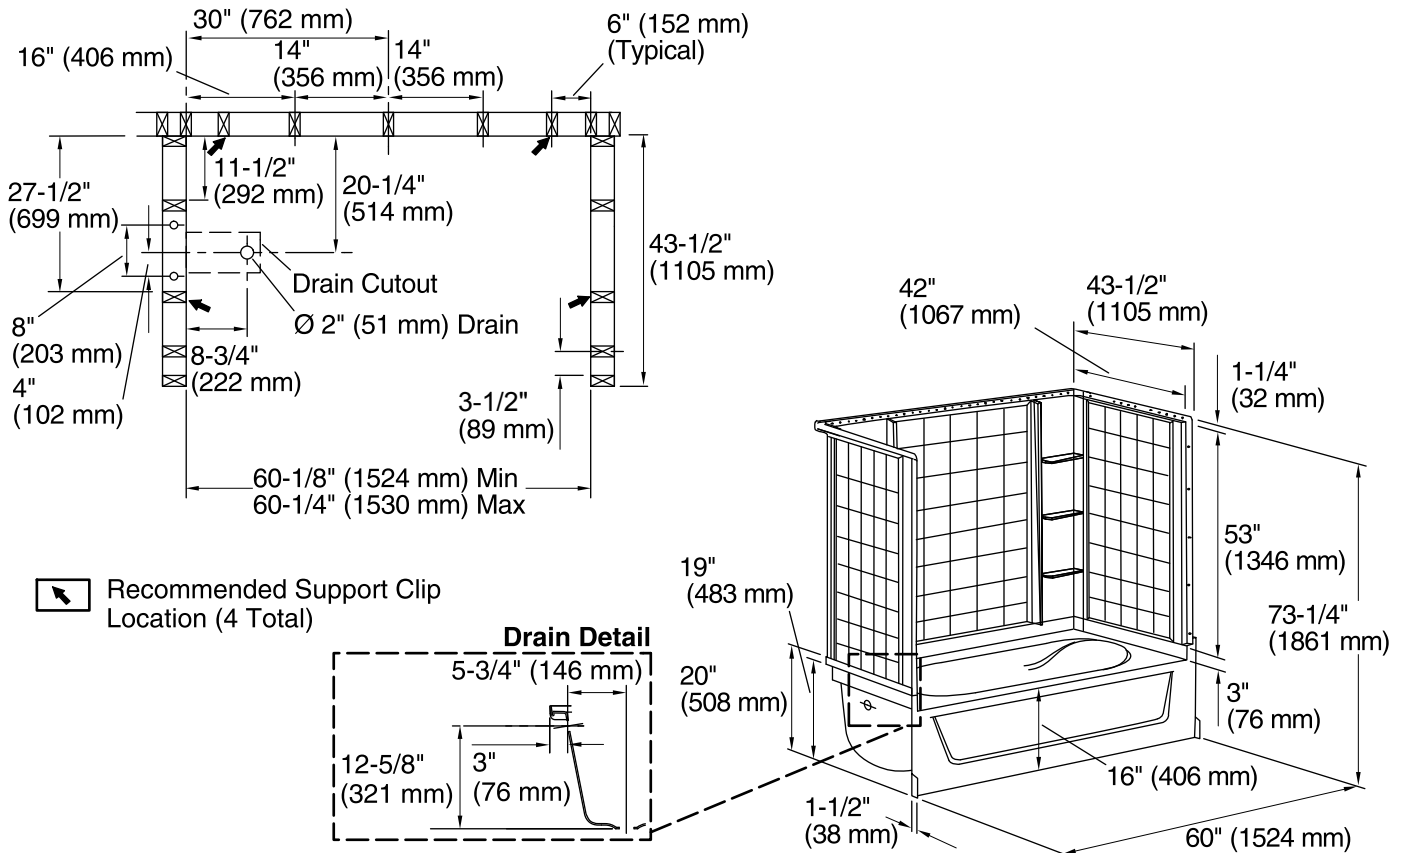

Included Components

Product consists of:

- 71114100 60" x 42" Bath/Shower Wall Set
- 71111117 60" x 42" Bath with Access Panel

Codes/Standards

- CSA B45.5/IAPMO Z124
- ASTM E162
- ASTM E662
- Greenguard UL 2818 - Gold
- HUD, UM Bulletin 73

Color	Code	Description
	0	White
	96	KOHLER Biscuit

STERLING

A KOHLER COMPANY

Ensemble™

60" x 42" Bath/Shower with Access Panel

71110117

Technical Information

All product dimensions are nominal.

Installation:	Three-wall alcove
Drain location:	Left
Basin area, bottom:	40" x 27" (1016 mm x 686 mm)
Basin area, top:	52" x 35" (1321 mm x 889 mm)
Water depth:	11" (279 mm)
Water capacity:	55 gal (208.2 L)
Minimum flat for door:	3-1/4" (83 mm)
Maximum door height:	56" (1422 mm)
Maximum door width:	58-1/2" (1486 mm)