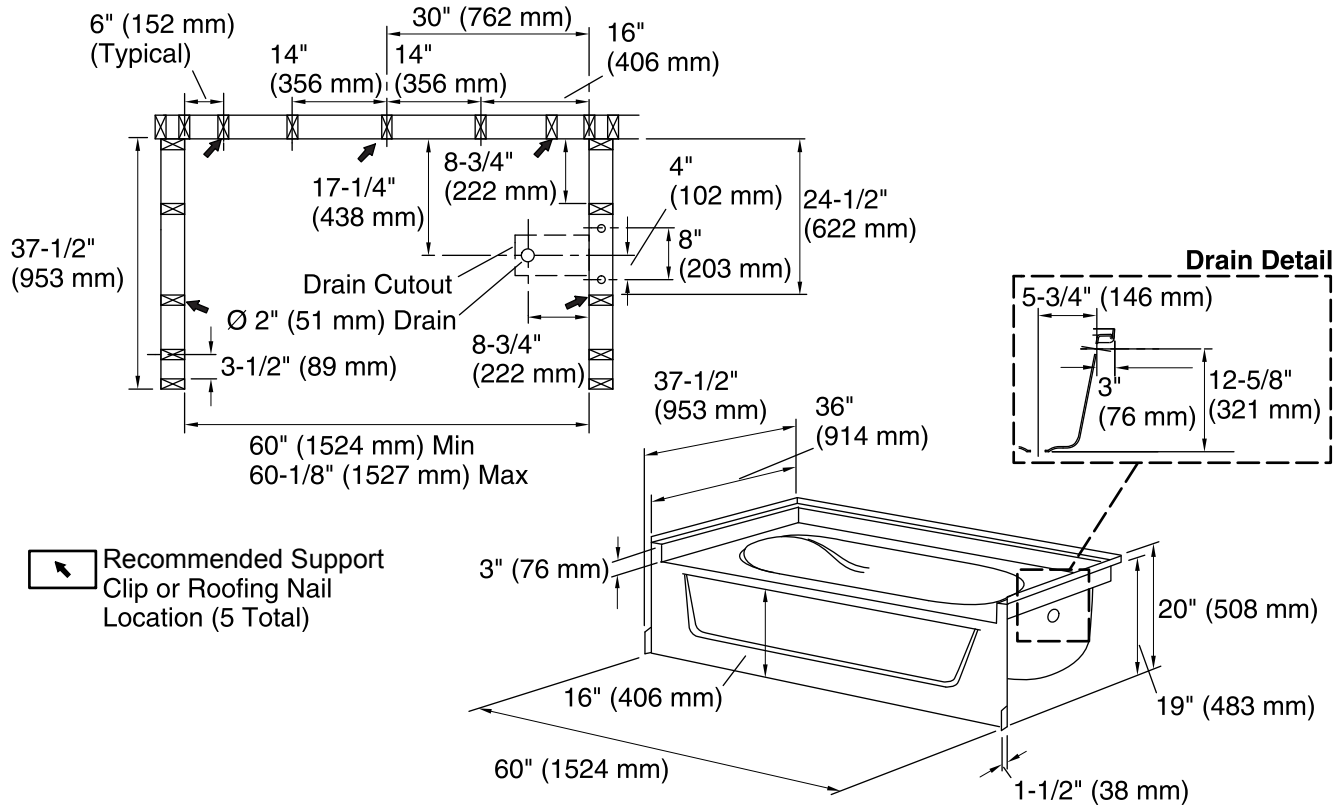

## 60" x 36" Bath with Access Panel

### Technical Information

All product dimensions are nominal.

Installation:	Three-wall alcove
Drain location:	Right
Basin area, bottom:	40" x 21" (1016 mm x 533 mm)
Basin area, top:	52" x 29" (1321 mm x 737 mm)
Water depth:	11" (279 mm)
Water capacity:	40 gal (151.4 L)
Minimum flat for door:	3-1/4" (83 mm)
Maximum door width:	58-1/2" (1486 mm)