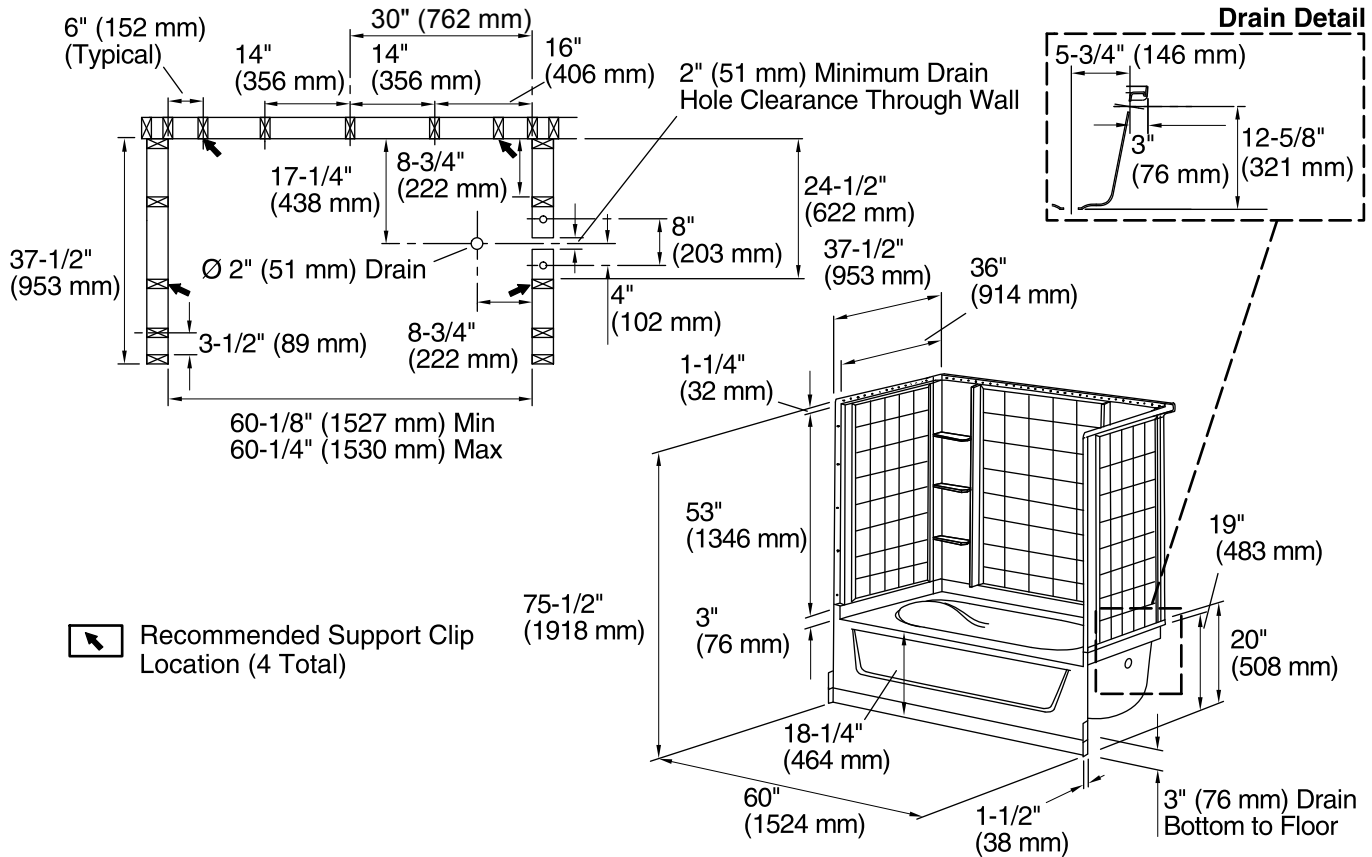

Features

- Alcove installation
- 18-1/4" apron
- Vikrell material
- Right drain
- Tongue-and-groove walls with snap-together modular design
- Tile look
- Some caulk required
- Corner shelves; built-in armrests and contoured back
- 3" drain-to-floor clearance for above-floor drain installation
- Removable access panel

Included Components

Product consists of:

- 71104100 60" x 36" Bath/Shower Wall Set
- 71101129 60" x 36" AFD Bath with Access Panel

Codes/Standards

- CSA B45.5/IAPMO Z124
- ASTM E162
- ASTM E662
- Greenguard UL 2818 - Gold
- HUD, UM Bulletin 73

Color	Code	Description
	0	White
	96	KOHLER Biscuit

Technical Information

All product dimensions are nominal.

Installation:	Three-wall alcove
Drain location:	Right
Basin area, bottom:	40" x 21" (1016 mm x 533 mm)
Basin area, top:	52" x 29" (1321 mm x 737 mm)
Water depth:	11" (279 mm)
Water capacity:	40 gal (151.4 L)
Minimum flat for door:	3-1/4" (83 mm)
Maximum door height:	55-3/4" (1416 mm)
Maximum door width:	58-1/2" (1486 mm)