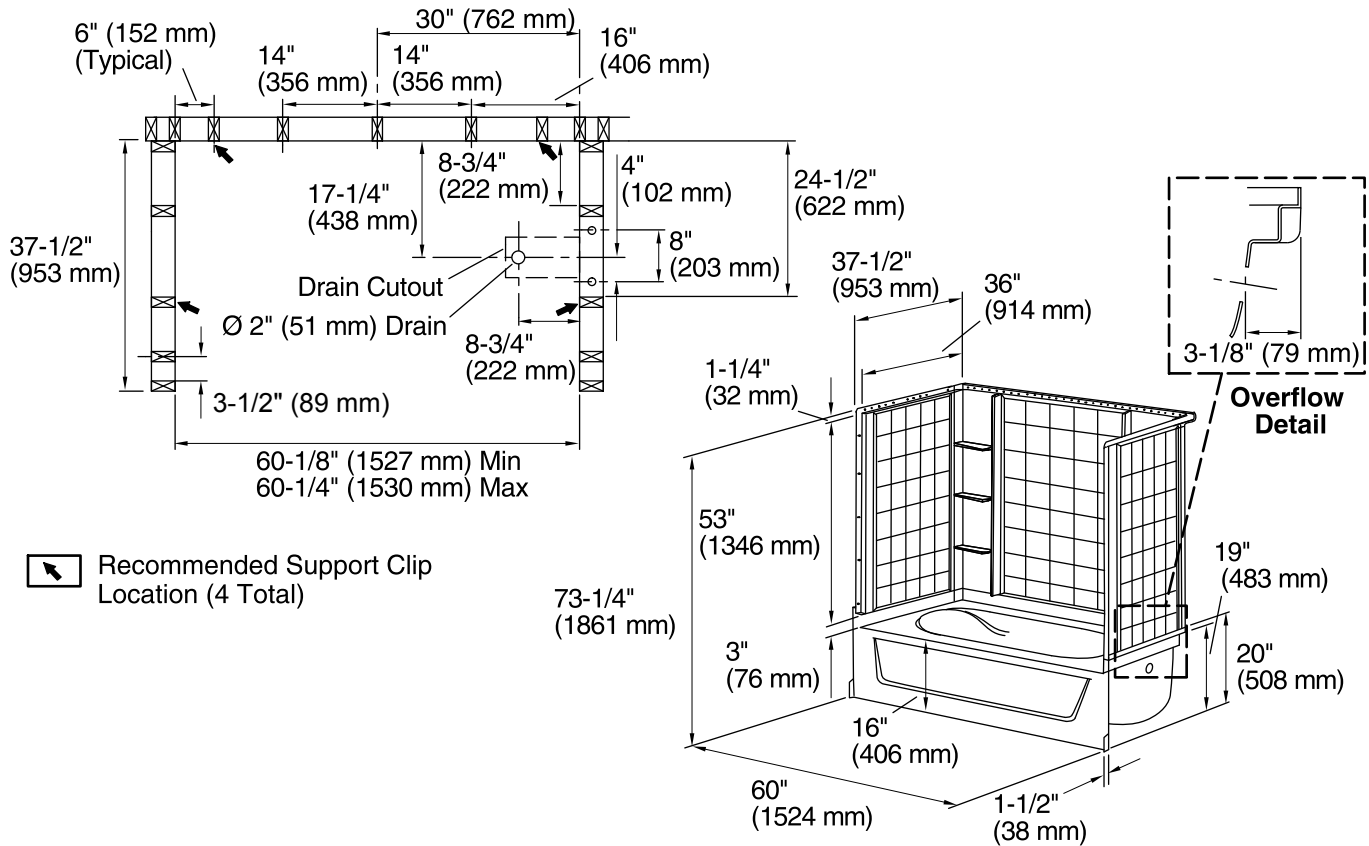

Included Components

Product consists of:

- 71104100 60" x 36" Bath/Shower Wall Set
- 71101127 60" x 36" Bath with Access Panel

Codes/Standards

- CSA B45.5/IAPMO Z124
- ASTM E162
- ASTM E662
- Greenguard UL 2818 - Gold
- HUD, UM Bulletin 73

Color	Code	Description
	0	White
	96	KOHLER Biscuit

STERLING

A KOHLER COMPANY

Ensemble™

60" x 36" Bath/Shower with Access Panel

71100127

Technical Information

All product dimensions are nominal.

Installation: Three-wall alcove

Drain location: Right

Water depth: 11" (279 mm)

Water capacity: 40 gal (151.4 L)

Minimum flat for door: 3-1/4" (83 mm)

Maximum door height: 56-1/2" (1435 mm)

Maximum door width: 58-1/2" (1486 mm)

Notes

Install this product according to the installation instructions.

Studs should be positioned roughly as shown. Stud positioning is critical.

Size the drain cutout to fit the drain assembly that will be used.