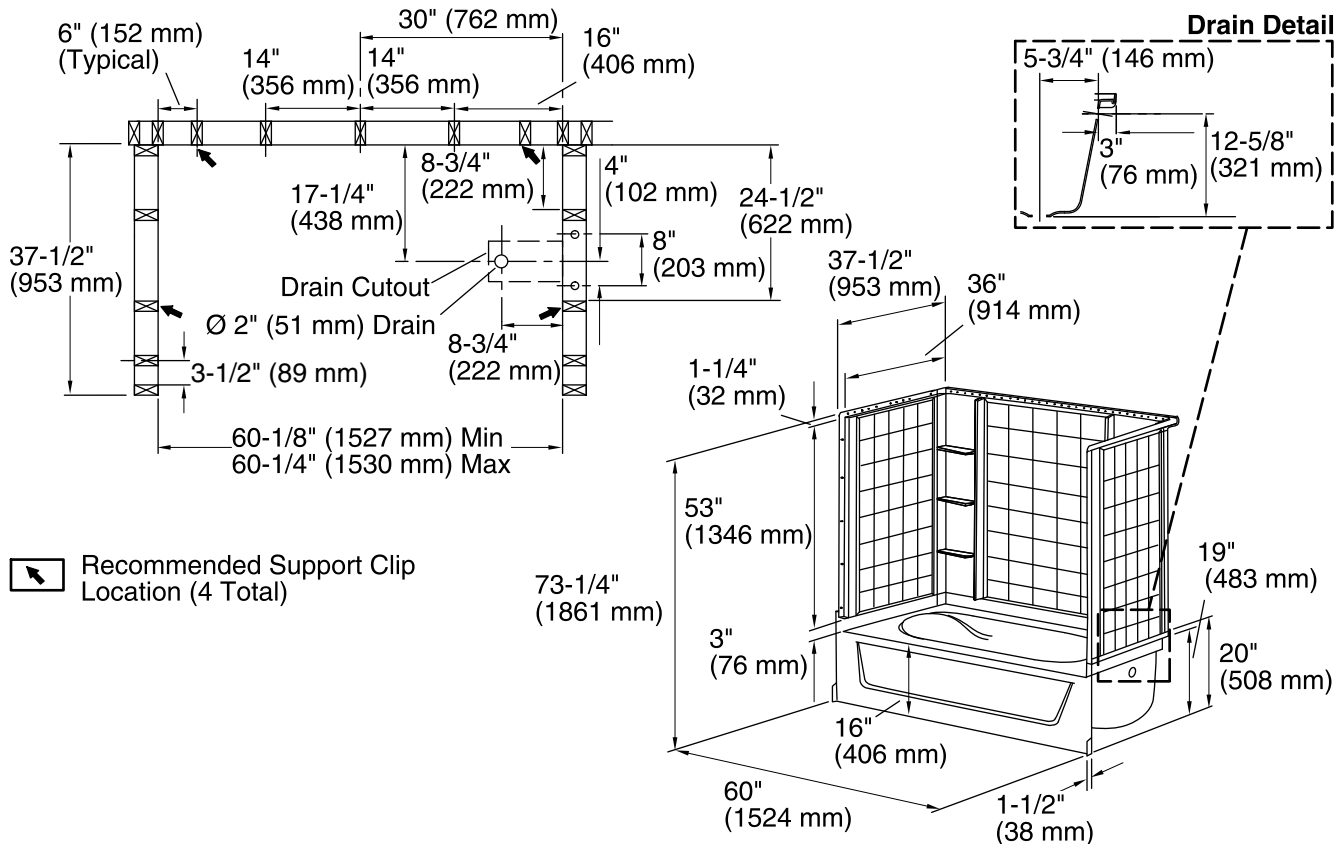

## Included Components

Product consists of:

- 71104100 60" x 36" Bath/Shower Wall Set
- 71101120 60" x 36" Bath

### Technical Information

All product dimensions are nominal.

Installation:	Three-wall alcove
Drain location:	Right
Basin area, bottom:	40" x 21" (1016 mm x 533 mm)
Basin area, top:	52" x 29" (1321 mm x 737 mm)
Water depth:	11" (279 mm)
Water capacity:	40 gal (151.4 L)
Minimum flat for door:	3-1/4" (83 mm)
Maximum door height:	55-3/4" (1416 mm)
Maximum door width:	58-1/2" (1486 mm)