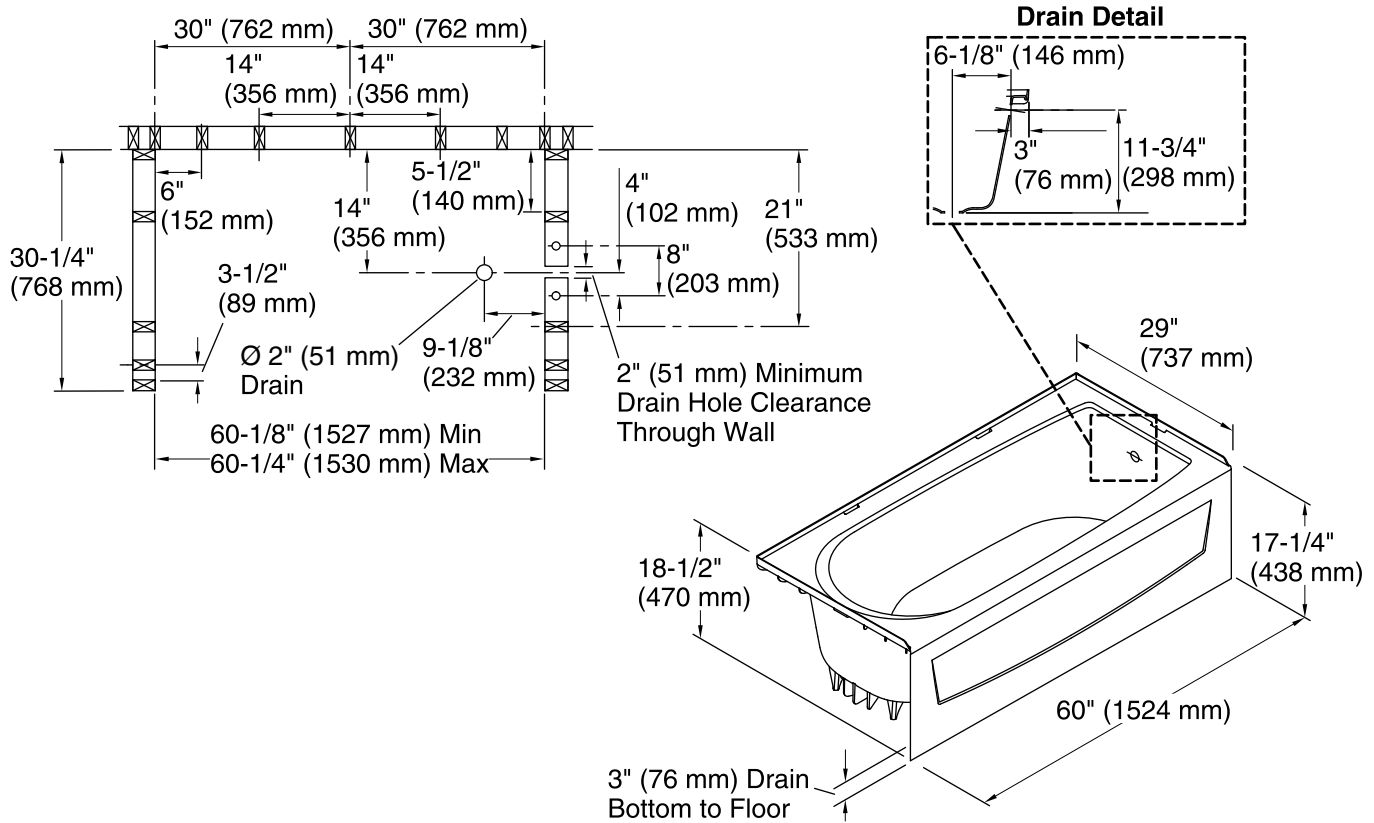

Performa™ AFD, 60" x 29" Bath - Right-hand Drain 71041122

Features

- Durable high gloss finish.
- Above-floor-drain (AFD) rough-in.
- 17-1/4" (438 mm) bath depth (floor to top of threshold).
- 60" (1524 mm) x 29" (737 mm) x 17-1/4" (438 mm) complete unit finished dimensions

For the most current Specification Sheet, go to www.sterlingplumbing.com.

4-26-2019 00:11 - US

Technical Information

All product dimensions are nominal.

Installation:	Three-wall alcove
Drain location:	Right
Basin area, bottom:	21" x 39" (533 mm x 991 mm)
Basin area, top:	24" x 53" (610 mm x 1346 mm)
Water depth:	10-1/4" (260 mm)
Water capacity:	35 gal (132.5 L)
Minimum flat for door:	1-3/4" (44 mm)
Maximum door width:	56-3/4" (1441 mm)