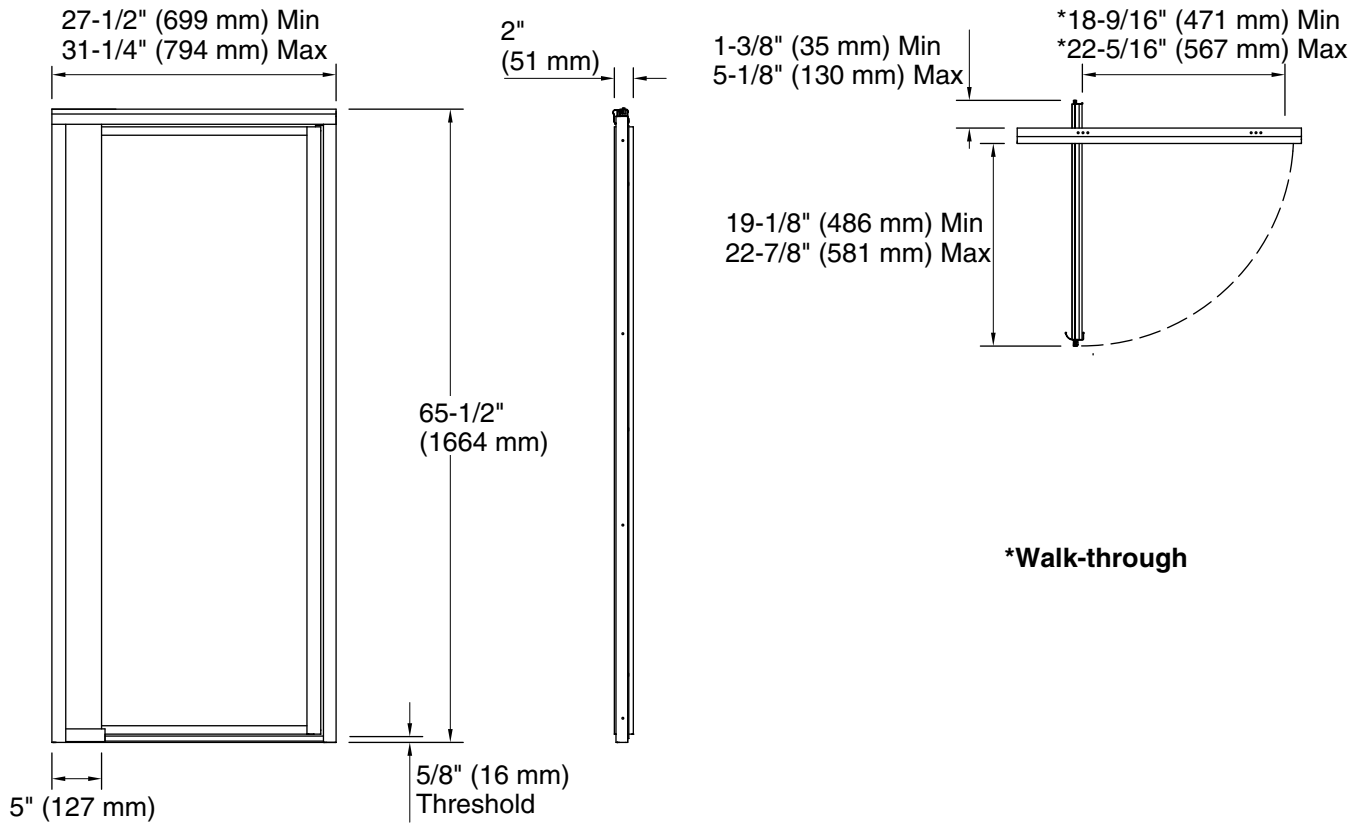

## 65-1/2" H pivot shower door with 1/8"-thick glass

#### Installation

- Fits opening widths 27-1/2" – 31-1/4" (699 – 794 mm)
- 65-1/2" (1664 mm) high, with 64" (1626 mm) minimum head clearance
- 3/8" (10-mm) out-of-plumb adjustability on each side simplifies installation
- Door can be installed to open to the left or right to suit your bathroom layout
- For residential use only
- Not for use in hospitality

For the most current Specification Sheet, go to [www.sterlingplumbing.com](http://www.sterlingplumbing.com).

2-19-2024 20:37 - US

**\*Walk-through**

**Technical Information**

All product dimensions are nominal.

- Base-To-Wall 3/8" (10 mm)
- Radius – Max:
- Shower Ledge Min 1-1/8" (29 mm)
- Flat:
- Shower Wall Min 1-1/4" (32 mm)
- Flat:

**Notes**

The vertical opening should be a minimum of 67" (1702 mm) to allow for installation clearance.