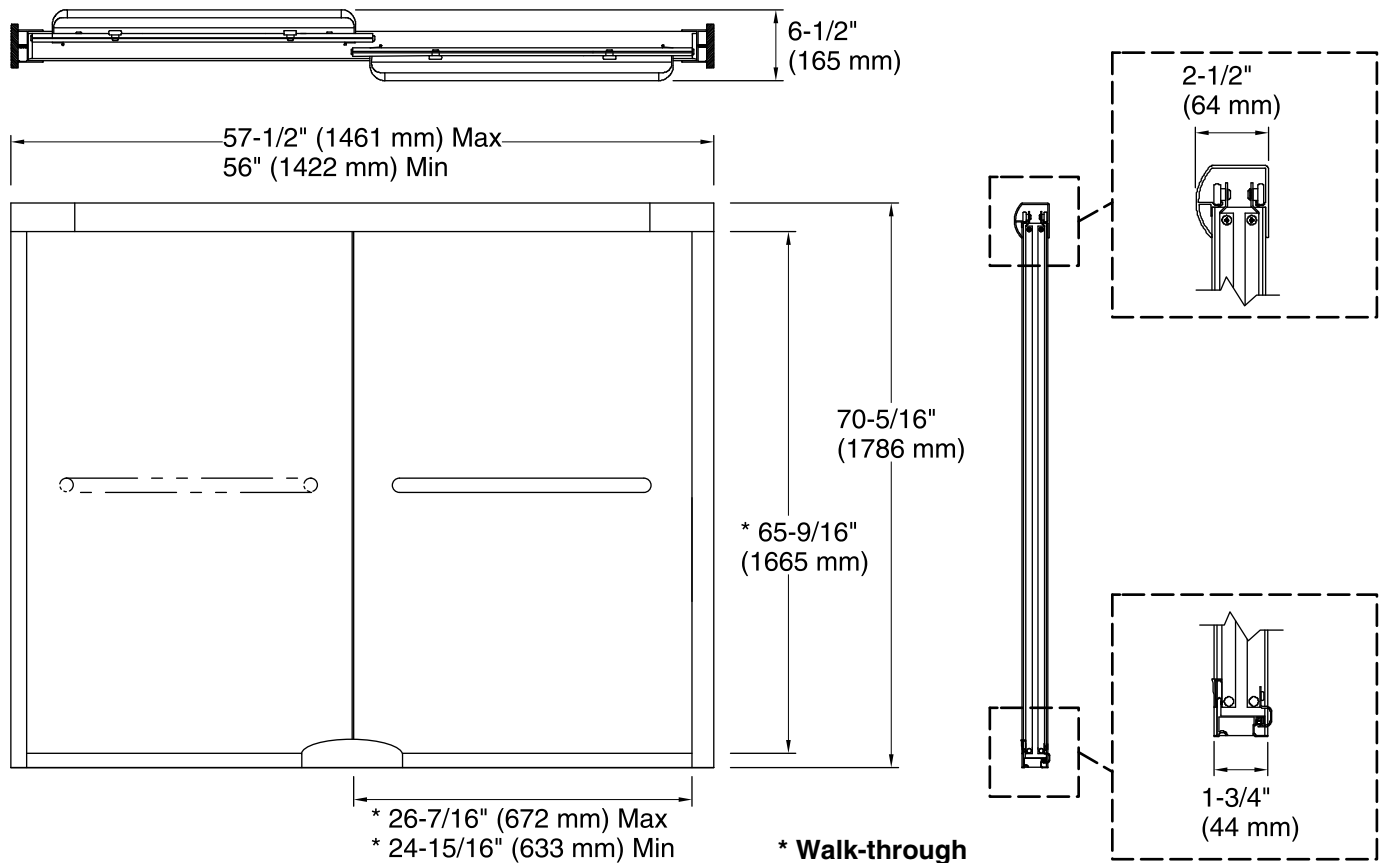

Finesse™ Quick Install™

Frameless Sliding Shower Door

5375EZ-57

Features

- Frameless
- 1/4" glass
- CleanCoat technology
- Quick Install system
- Interior and exterior towel bars
- Out-of-plumb adjustability
- Tempered glass ensures maximum safety and durability
- Anodized aluminum prevents rusting or corrosion

4-25-2019 22:45 - US/CA

Technical Information

All product dimensions are nominal.

Installation type: For shower base installation

Opening Width - Min: 56" (1422 mm)

Opening Width - Max: 57-1/2" (1461 mm)

Walk-through - Min: 24-15/16" (633 mm)

Walk-through - Max: 26-7/16" (672 mm)

Glass thickness: 1/4" (6 mm)

Glass coating: CleanCoat®

Notes

Install this product according to the installation guide.

The vertical opening should be a minimum of 72-5/16" (1837 mm) to allow for installation clearance.