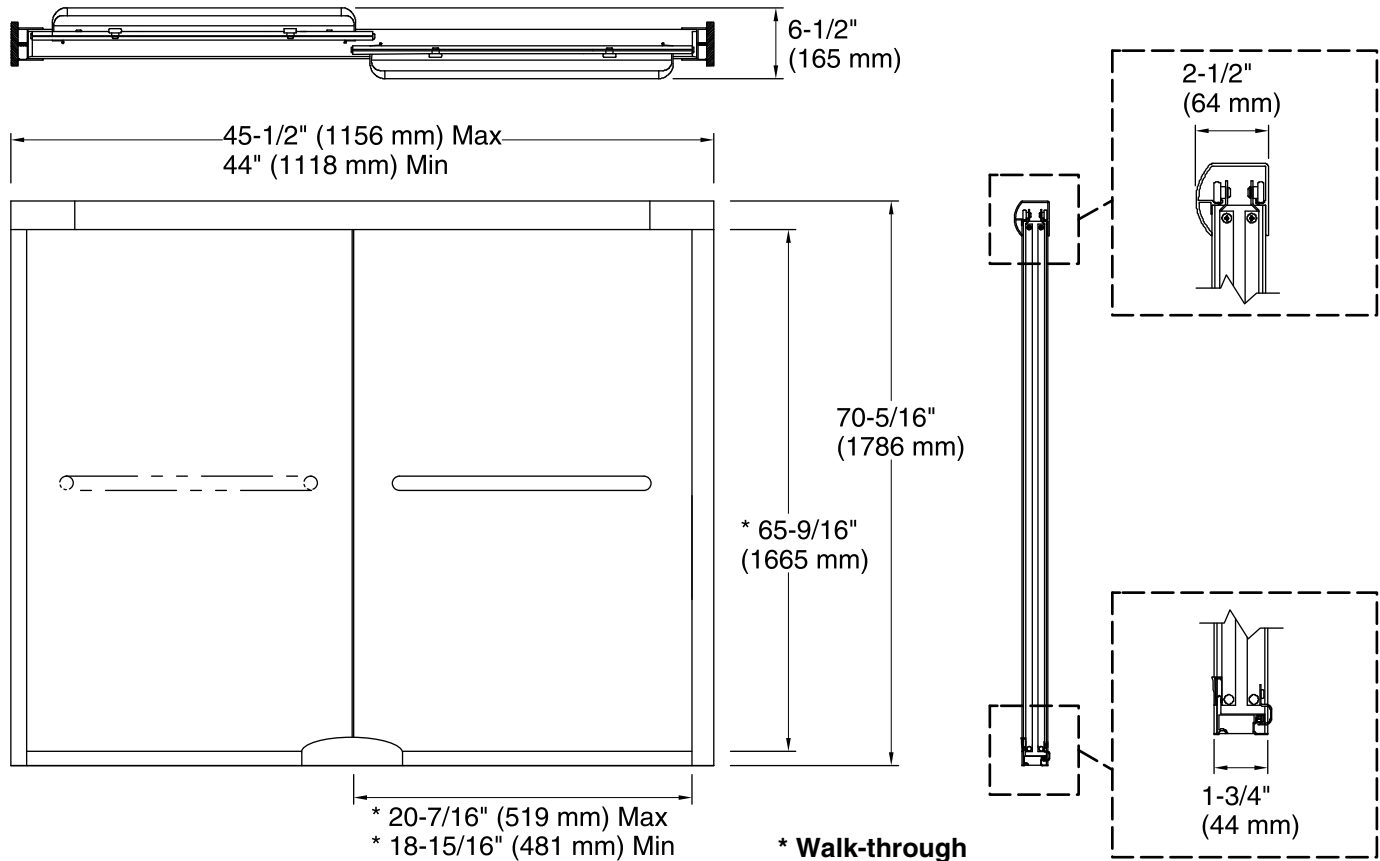

Technical Information

All product dimensions are nominal.

Installation type: For shower base installation

Opening Width - Min: 44" (1118 mm)

Opening Width - Max: 45-1/2" (1156 mm)

Walk-through - Min: 18-15/16" (481 mm)

Walk-through - Max: 20-7/16" (519 mm)

Glass thickness: 1/4" (6 mm)

Glass coating: CleanCoat®

Notes

Install this product according to the installation guide.

The vertical opening should be a minimum of 72-5/16" (1837 mm) to allow for installation clearance.