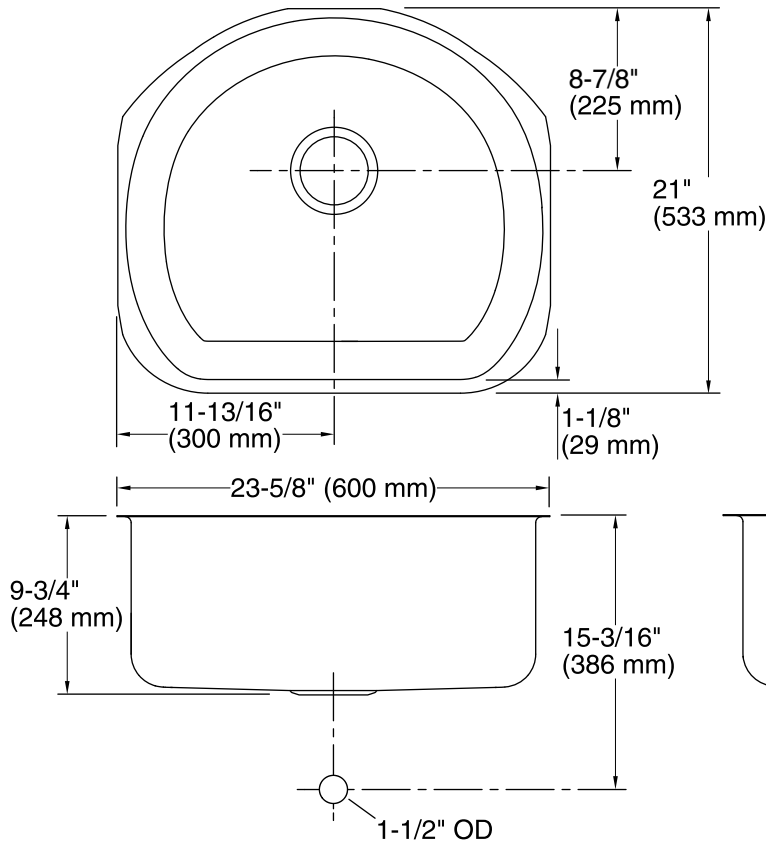

McAllister®
Under-Mount Kitchen Sink
50200

Features

- Under-mount
- No faucet holes to accommodate either wall-mount or countertop faucets
- 9-3/4"-deep single bowl
- 3-3/4" rear drain opening
- Stainless steel with a luster finish
- SilentShield technology
- 18-gauge stainless steel
- Lifetime limited warranty

See website for detailed warranty information.

* Allow clearance around sink rim for clip attachment.

Technical Information

All product dimensions are nominal.

Installation:	Under-mount
Bowl area (Only):	Length: 22" (559 mm) Width: 19" (483 mm) Bowl depth: 9-1/2" (241 mm) Water depth: 9-1/2" (241 mm)
Drain hole:	3-3/4" (94 mm)
Template:	1315845-7, required, included