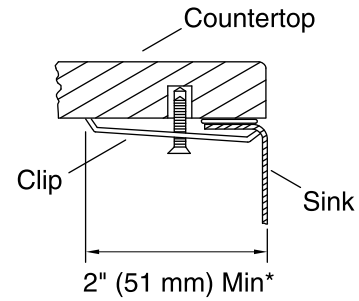

See website for detailed warranty information.

* Allow clearance around sink rim for clip attachment.

Technical Information

All product dimensions are nominal.

Installation:	Under-mount
Bowl area (Only):	Length: 22" (559 mm) Width: 19" (483 mm) Bowl depth: 9-1/2" (241 mm) Water depth: 9-1/2" (241 mm)
Drain hole:	3-3/4" (94 mm)
Template:	1315845-7, required, included