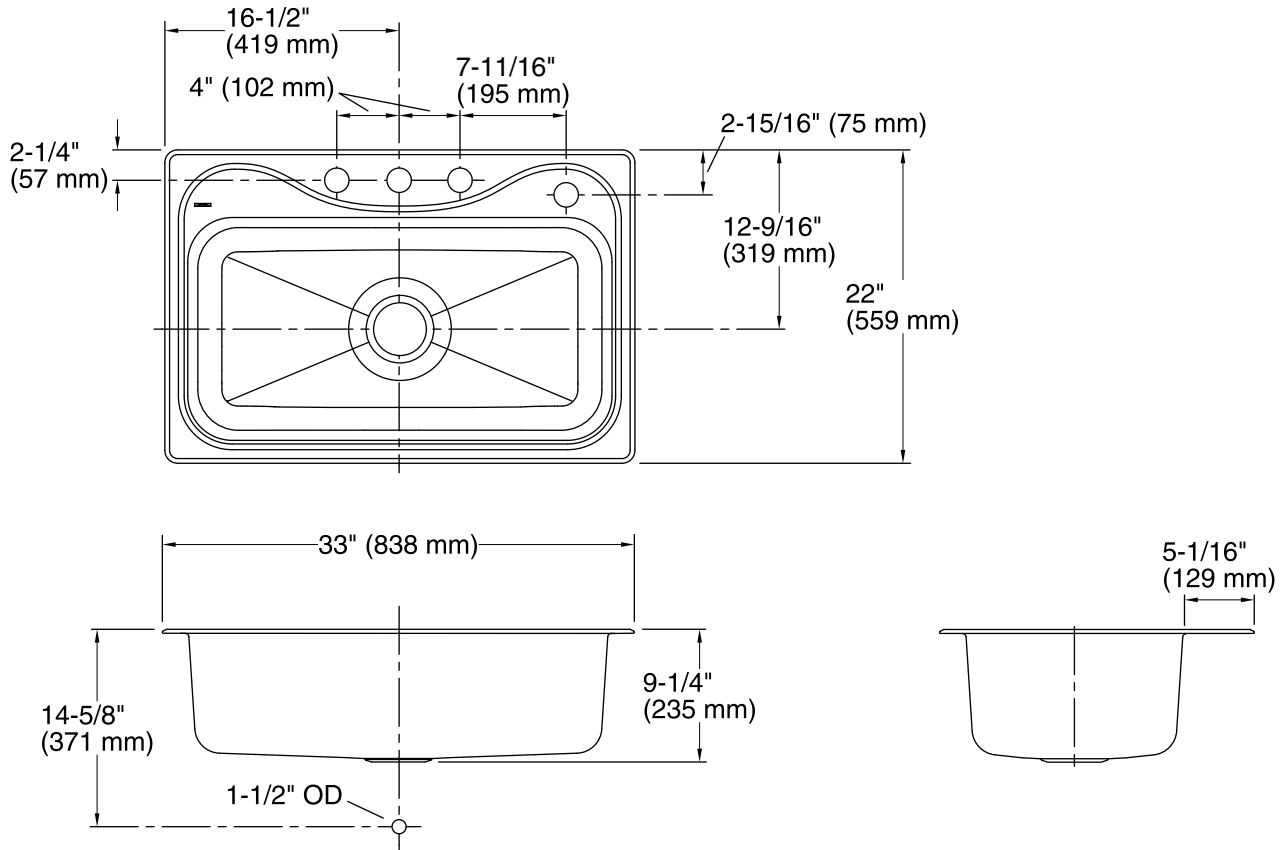

## Features

- Top-mount
- Four faucet holes
- 9-1/4"-deep single bowl
- 3-5/8" drain opening
- Stainless steel with satin deck and luster bowl finish
- SilentShield technology
- 18-gauge stainless steel
- Lifetime limited warranty

For the most current Specification Sheet, go to [www.sterlingplumbing.com](http://www.sterlingplumbing.com).

4-25-2019 22:21 - US

**Technical Information**

All product dimensions are nominal.

- Bowl configuration: Single
- Installation: Top-mount
- Min. base cabinet width: 36" (914 mm)
- Bowl area (Only): Length: 29-1/4" (743 mm)  
Width: 15" (381 mm)  
Bowl depth: 9-1/4" (235 mm)  
Water depth: 9" (229 mm)
- Number of deck holes: 4
- Faucet hole spacing: 4" (102 mm)
- Faucet hole(s): 1-7/16" (37 mm)
- Drain hole: 3-5/8" (92 mm)
- Template: 1032929-7, not required, not included