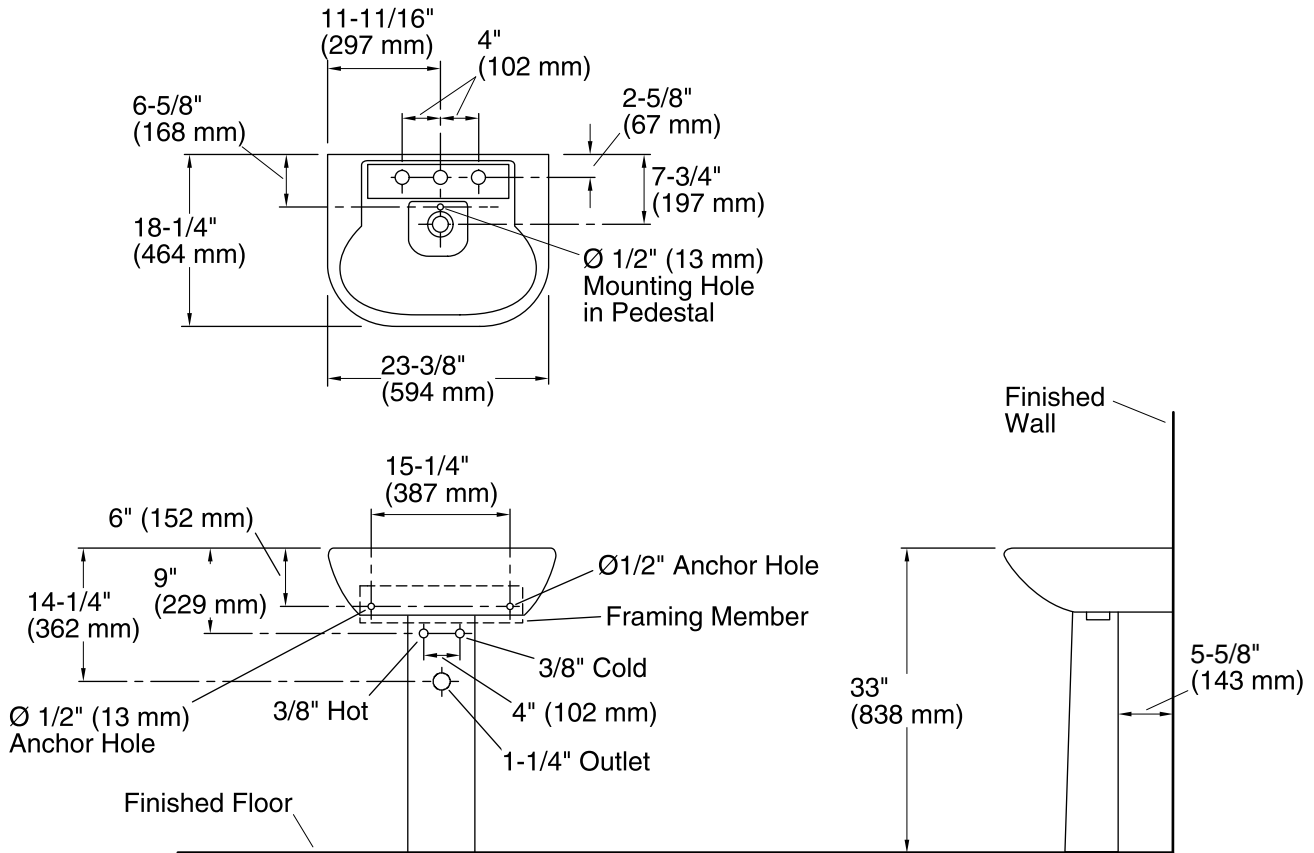

Southampton®

Pedestal Bathroom Sink
442428

Features

- Pedestal installation
- Grade A vitreous china with a hard, glossy finish
- 8" widespread faucet holes
- Center drain and overflow

Included Components

For the most current Specification Sheet, go to www.sterlingplumbing.com.

4-25-2019 22:10 - US/MX

STERLING®

A KOHLER COMPANY

Southampton® Pedestal Bathroom Sink 442428

Technical Information

All product dimensions are nominal.

Bowl configuration:	Single
Installation:	Pedestal
Bowl area (Only):	Length: 20-7/8" (530 mm) Width: 12-1/4" (311 mm) Water depth: 4" (102 mm)
Number of deck holes:	3
Faucet hole spacing:	8" (203 mm)
Drain hole:	1-1/4" (32 mm)