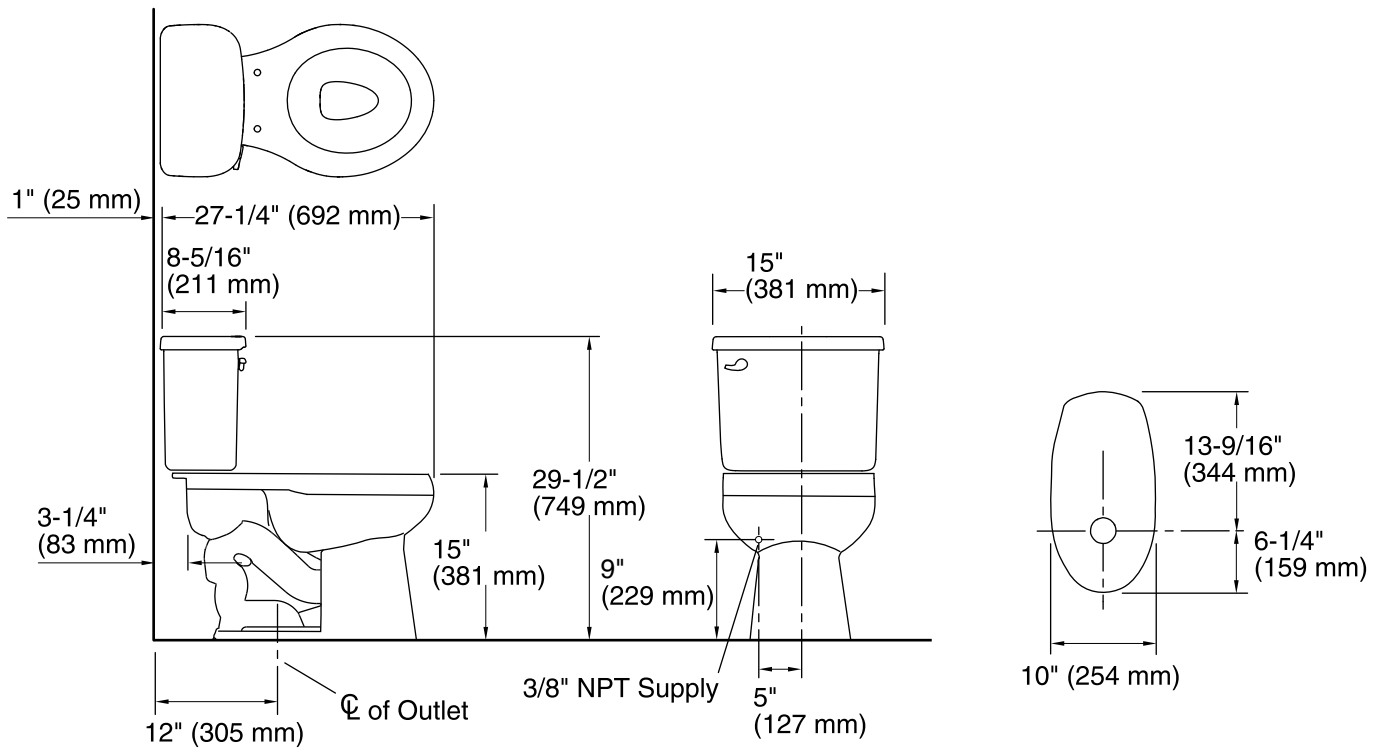

For the most current Specification Sheet, go to [www.sterlingplumbing.com](http://www.sterlingplumbing.com).

4-25-2019 21:57 - US

**Technical Information**

All product dimensions are nominal.

- Toilet type: Two-piece, Floor-mount
- Waste Outlet: Floor
- Bowl shape: Round-front
- Flush type: Gravity siphon rim jet
- Trap passageway: 2" (51 mm)
- Water Consumption
  - Full: 1.28 gpf (4.8 lpf)
- Water surface size: 8" x 9" (203 mm x 229 mm)
- Rough-in: 12" (305 mm)
- Seat-mounting holes: 5-1/2" (140 mm)