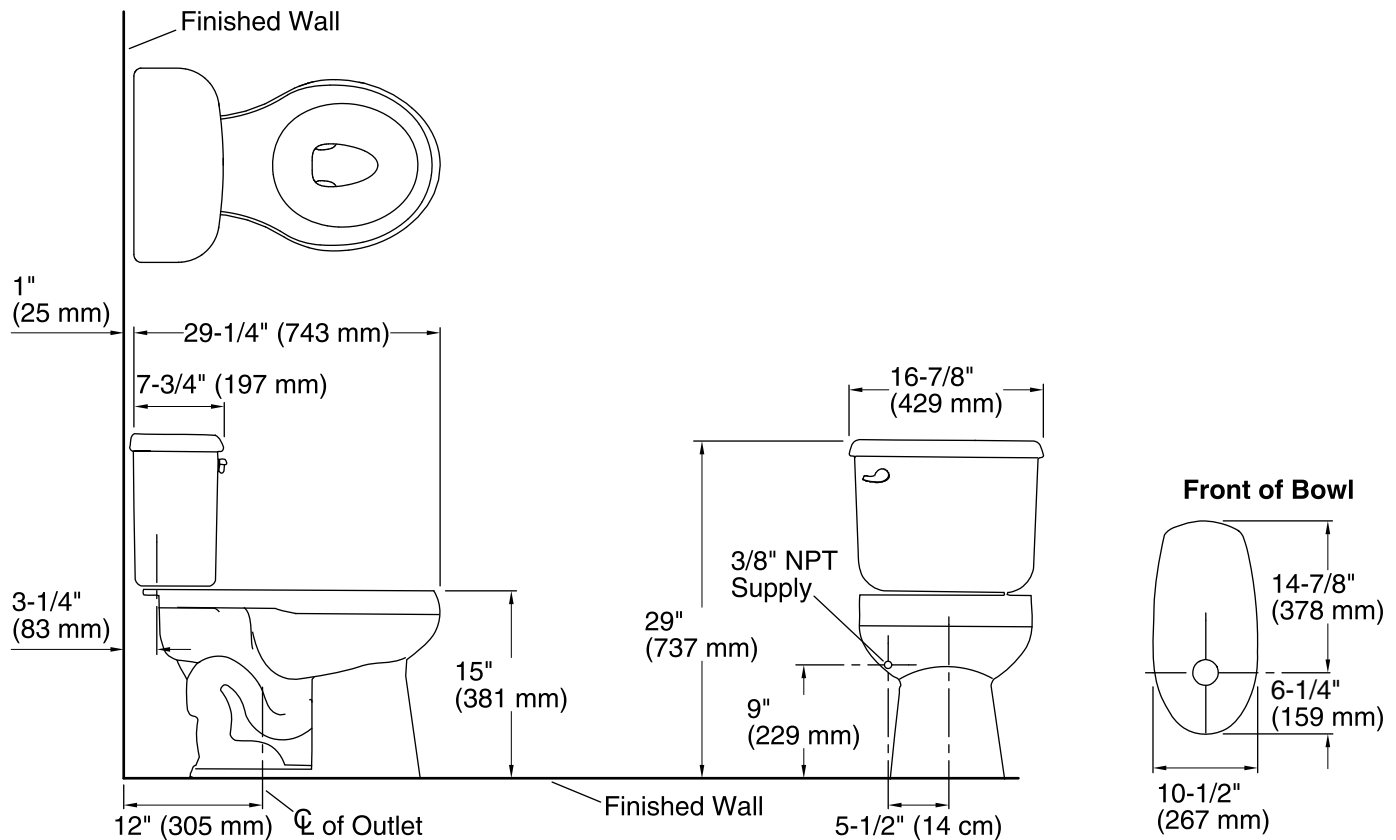

For the most current Specification Sheet, go to [www.sterlingplumbing.com](http://www.sterlingplumbing.com).

4-25-2019 21:55 - US/MX

**Technical Information**

All product dimensions are nominal.

- Toilet type: Two-piece, Floor-mount
- Waste Outlet: Floor
- Bowl shape: Elongated
- Flush type: Gravity siphon rim jet
- Trap passageway: 2" (51 mm)
- Water Consumption
  - Full: 1.6 gpf (6 lpf)
- Water surface size: 8" x 9" (203 mm x 229 mm)
- Rough-in: 12" (305 mm)
- Seat-mounting holes: 5-1/2" (140 mm)

**Notes**

Install this product according to the installation instructions.  
Measure your actual product for roughing-in details.