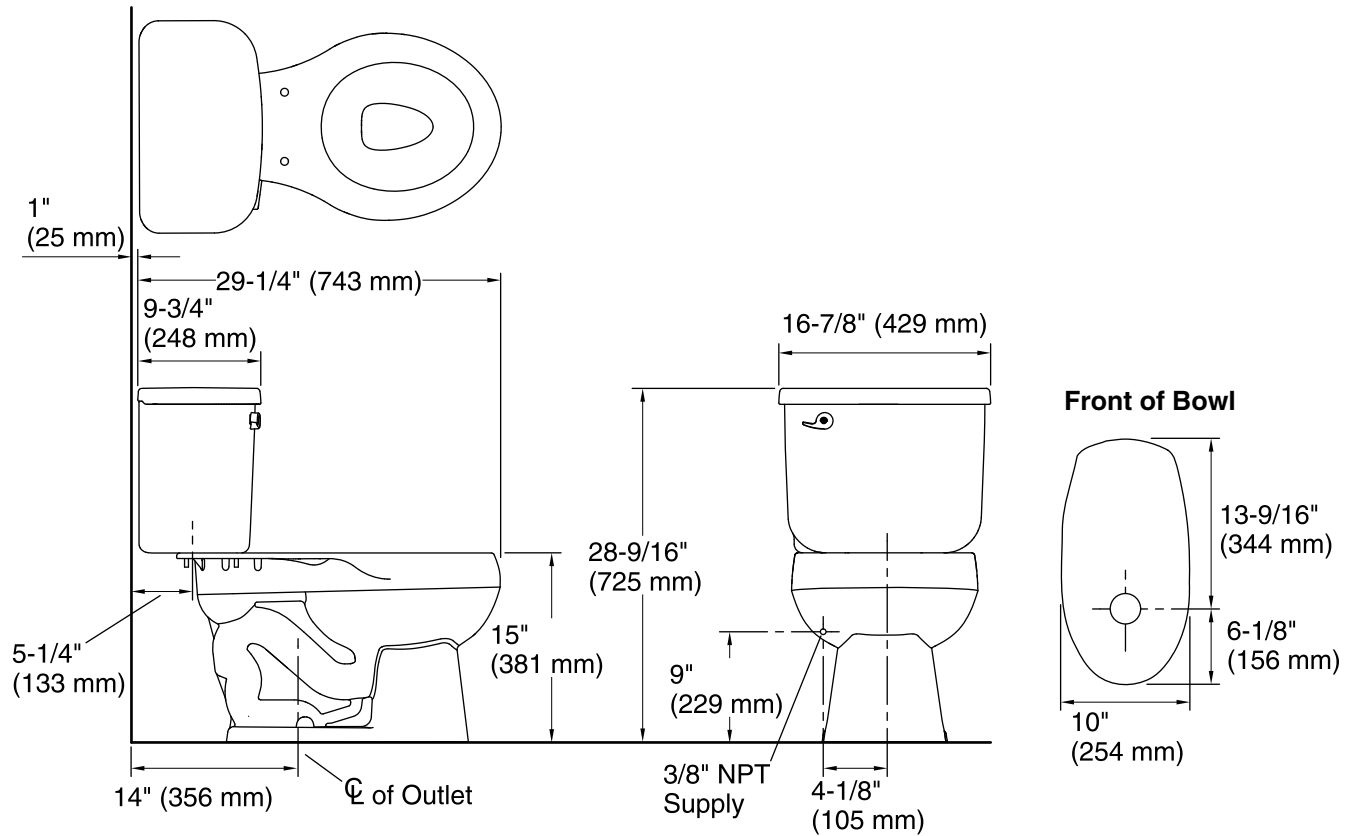

### Features

- Two-piece installation
- 14" rough-in
- Round-front bowl
- 1.28 gallons per flush
- Pro Force flushing technology
- Three-bolt quick-connect installation system
- Limited 5-year warranty

### Available Colors/Finishes

*Color tiles intended for reference only.*

Color	Code	Description
	0	White
	96	KOHLER Biscuit

**Technical Information**

All product dimensions are nominal.

Toilet type: Two-piece, Floor-mount  
 Waste Outlet: Floor  
 Bowl shape: Round-front  
 Flush type: Gravity siphon rim jet  
 Trap passageway: 2" (51 mm)  
 Water Consumption  
 Full: 1.28 gpf (4.8 lpf)  
 Water surface size: 8" x 9" (203 mm x 229 mm)  
 Rough-in: 14" (356 mm)  
 Seat-mounting holes: 5-1/2" (140 mm)