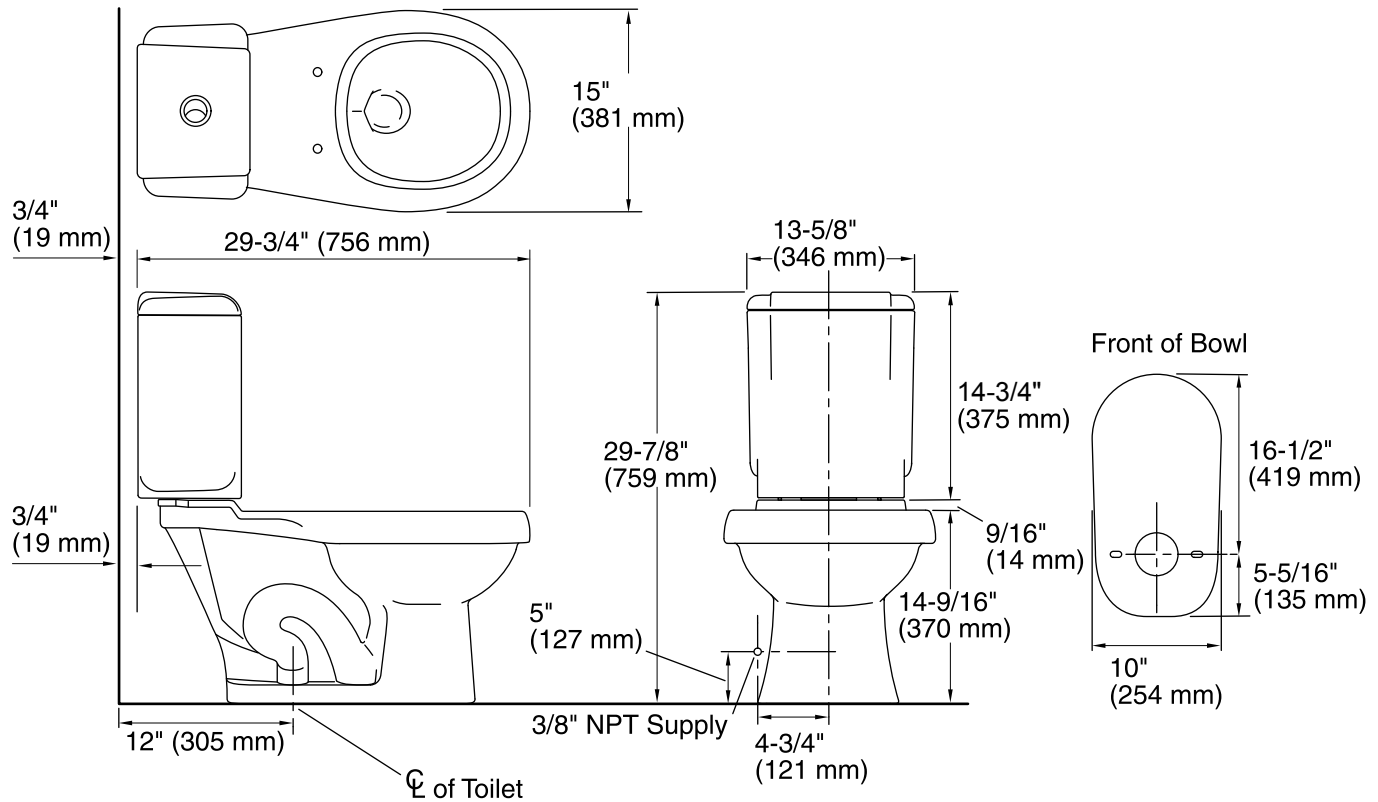

### Features

- Two-piece design
- 12" rough-in
- Round-front bowl
- Choice of 0.8 gallon flush for liquid or light waste and 1.6 gallon flush for bulk or solid waste
- Dual Force flushing technology
- LEED-compliant

### Included Components

Product consists of:

402022 Toilet Tank  
402021 Toilet Bowl

Additional Components:

Bolt caps (pair)  
Tank cover  
tank hardware accessory pack  
trip lever

### Available Colors/Finishes

*Color tiles intended for reference only.*

Color	Code	Description
	0	White
	96	KOHLER Biscuit

**Technical Information**

All product dimensions are nominal.

- Toilet type: Two-piece
- Bowl shape: Round-front
- Trap passageway: 2-1/2" (64 mm)
- Water Consumption
  - Full: 1.6 gpf (6 lpf)
  - Reduced: 0.8 gpf (3 lpf)
- Water surface size: 4-1/2" x 5-3/4" (114 mm x 146 mm)
- Rough-in: 12" (305 mm)
- Seat-mounting holes: 5-1/2" (140 mm)