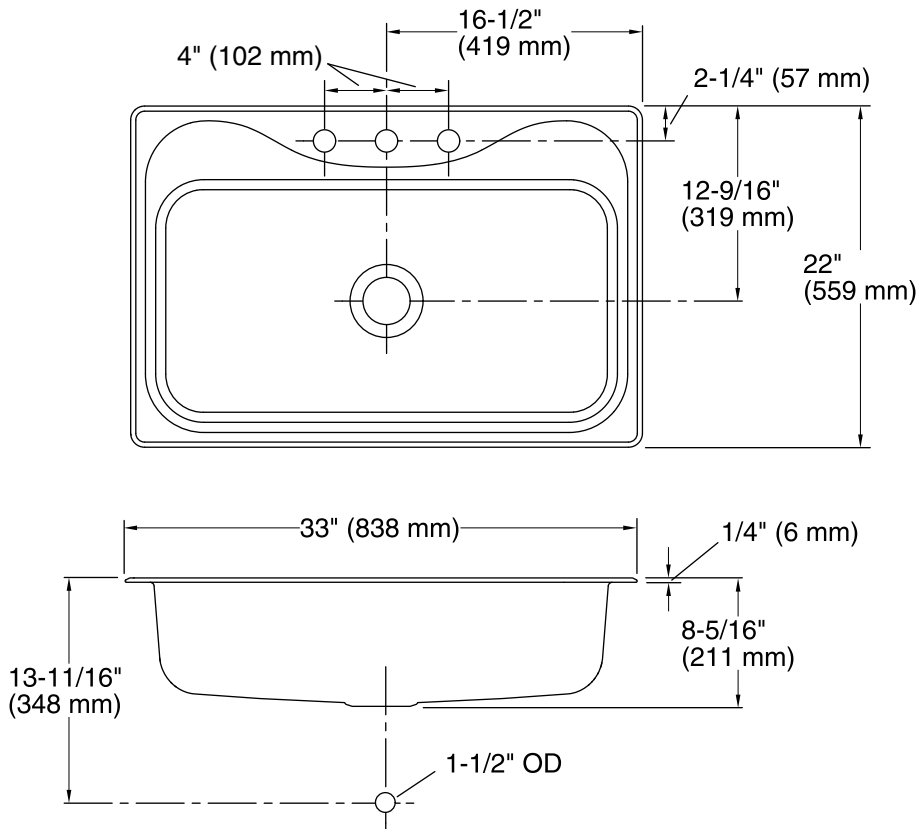

Technical Information

All product dimensions are nominal.

- Installation: Top-mount
- Bowl area (Only): Length: 29-3/16" (742 mm)
  Width: 15-1/16" (383 mm)
  Bowl depth: 8" (203 mm)
  Water depth: 8" (203 mm)
- Number of deck holes: 3
- Faucet hole(s): 1-7/16" (37 mm)
- Drain hole: 3-5/8" (92 mm)

Notes

Install this product according to the installation instructions.