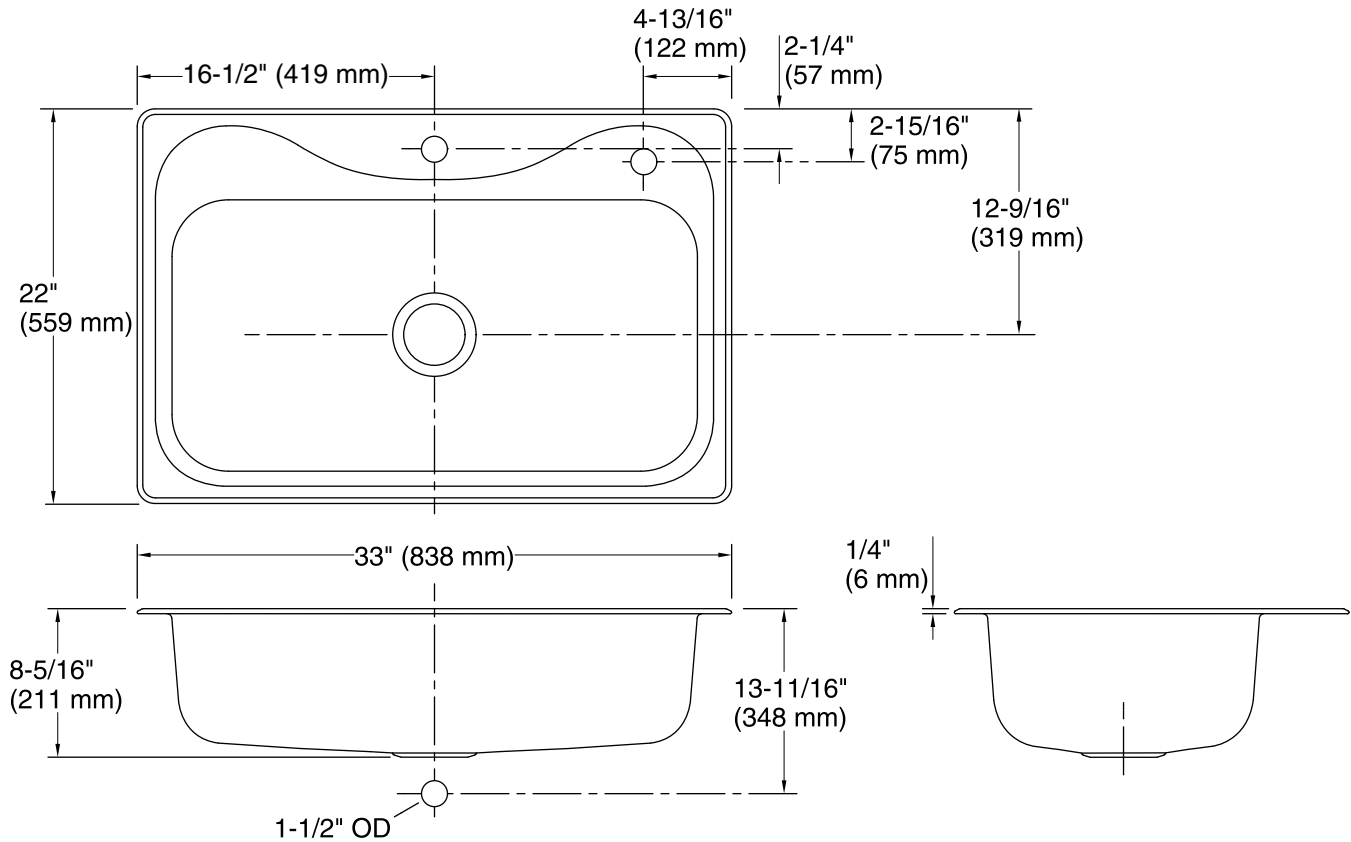

#### Features

- Top-mount
- Two faucet holes
- 8"-deep single bowl
- 3-5/8" drain opening
- Stainless steel with satin deck and luster bowl finish
- SilentShield technology
- 20-gauge stainless steel
- Lifetime limited warranty

For the most current Specification Sheet, go to [www.sterlingplumbing.com](http://www.sterlingplumbing.com).

4-25-2019 20:10 - US/CA

**Technical Information**

All product dimensions are nominal.

- Installation: Top-mount
- Bowl area (Only): Length: 29-3/16" (742 mm)  
Width: 15-1/16" (383 mm)  
Bowl depth: 8" (203 mm)  
Water depth: 8" (203 mm)
- Number of deck holes: 2
- Faucet hole(s): 1-7/16" (37 mm)
- Drain hole: 3-5/8" (92 mm)