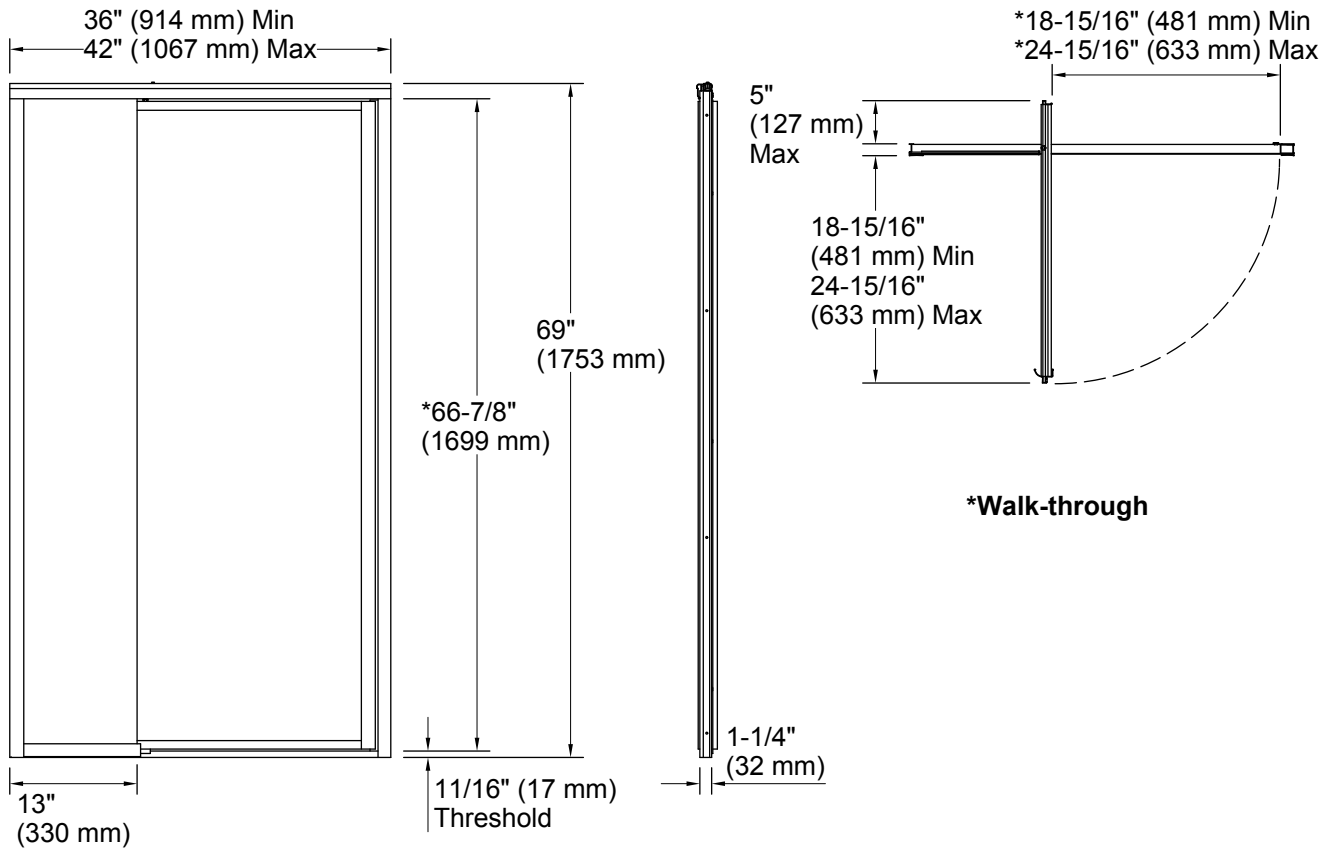

#### Features

- Framed
- 1/8" glass
- Out-of-plumb adjustability
- Tempered glass ensures maximum safety and durability
- Anodized aluminum prevents rusting and corrosion
- 13" inline panel (5/32" thick)

For the most current Specification Sheet, go to [www.sterlingplumbing.com](http://www.sterlingplumbing.com).

4-25-2019 18:44 - US/CA

**Technical Information**

- All product dimensions are nominal.
- Installation type: For shower base installation
- Opening Width - Min: 36" (914 mm)
- Opening Width - Max: 42" (1067 mm)
- Walk-through - Min: 18-15/16" (481 mm)
- Walk-through - Max: 24-15/16" (633 mm)
- Glass thickness: 1/8" (3 mm)

**Notes**

- Install this product according to the installation guide.
- The vertical opening should be a minimum of 70-1/2" (1791 mm) to allow for installation clearance.