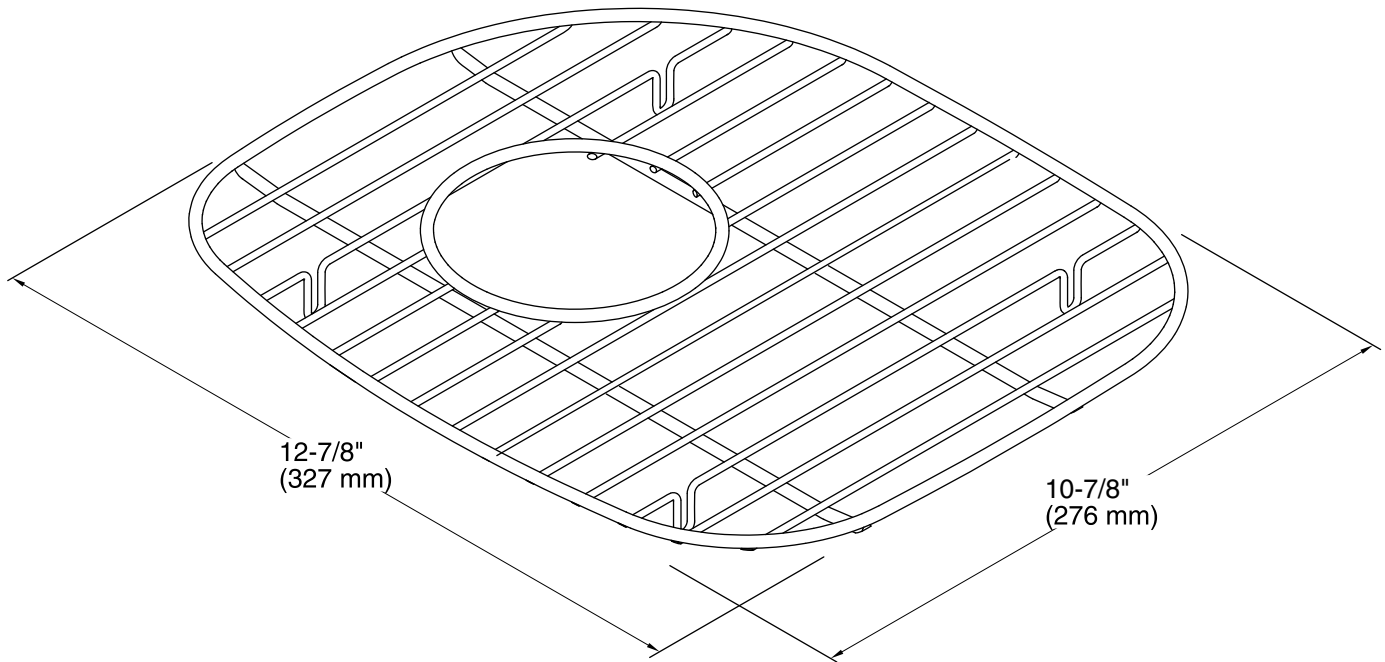

Features

- Single rack
- Stainless steel
- Rests on nonabrasive plastic feet, which will not harm the sink's finish
- Fits the medium bowl of the STERLING Cinch® large/medium, model 11723

Codes/Standards

Technical Information

All product dimensions are nominal.