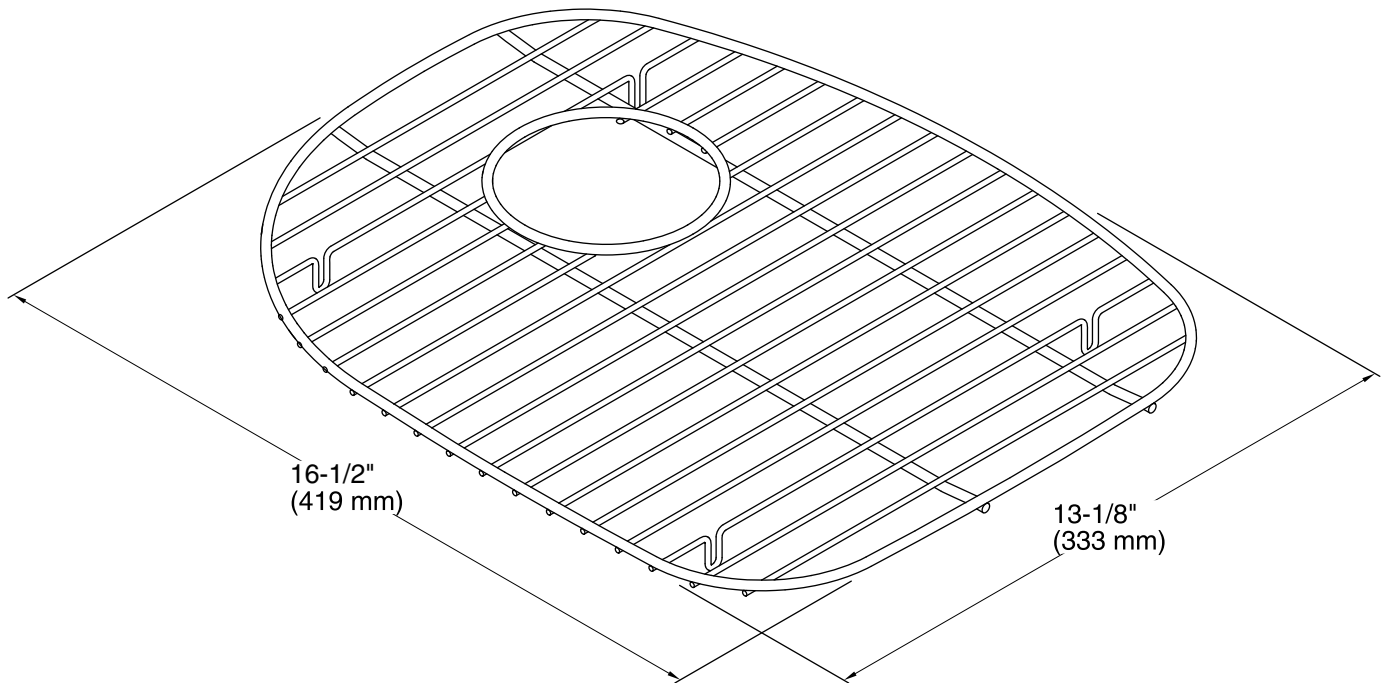

Features

- Single rack
- Stainless steel
- Rests on nonabrasive plastic feet, which will not harm the sink's finish
- Fits the large bowl of the STERLING Cinch® large/medium, model 11723

Codes/Standards

Technical Information

All product dimensions are nominal.