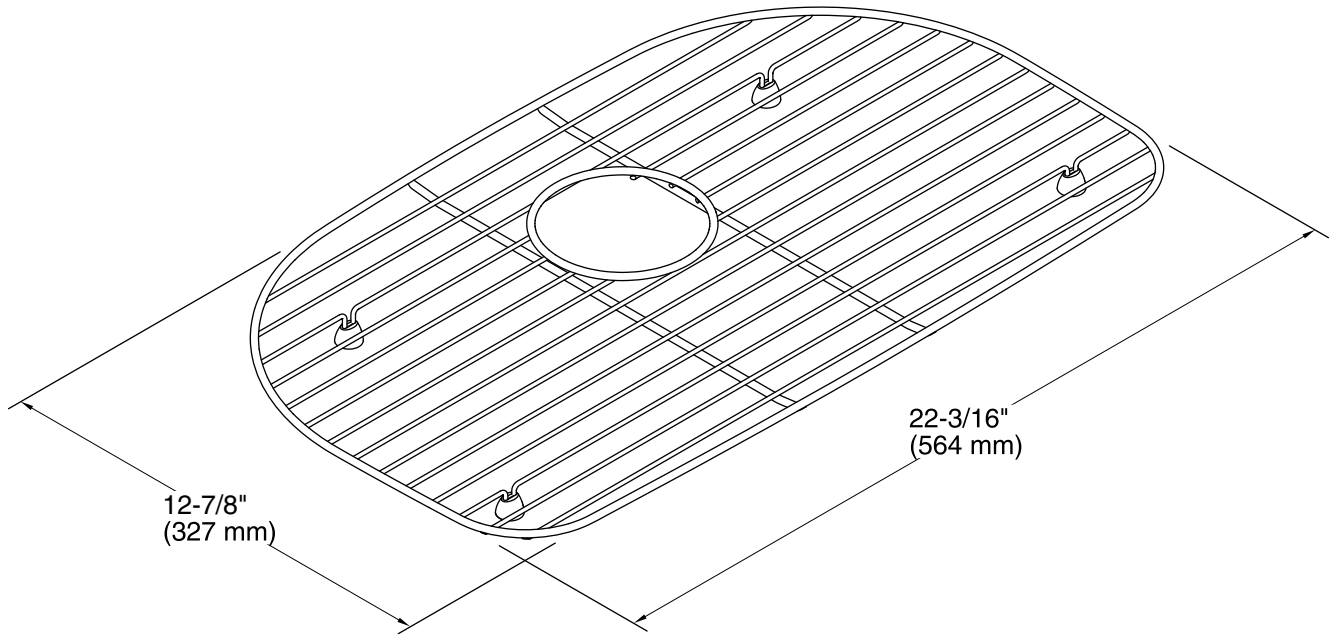

Features

- Single rack
- Stainless steel
- Center drain opening
- Rests on nonabrasive plastic feet, which will not harm the sink's finish
- For use with STERLING Cinch® D-bowl, model 11722

Codes/Standards

Technical Information

All product dimensions are nominal.