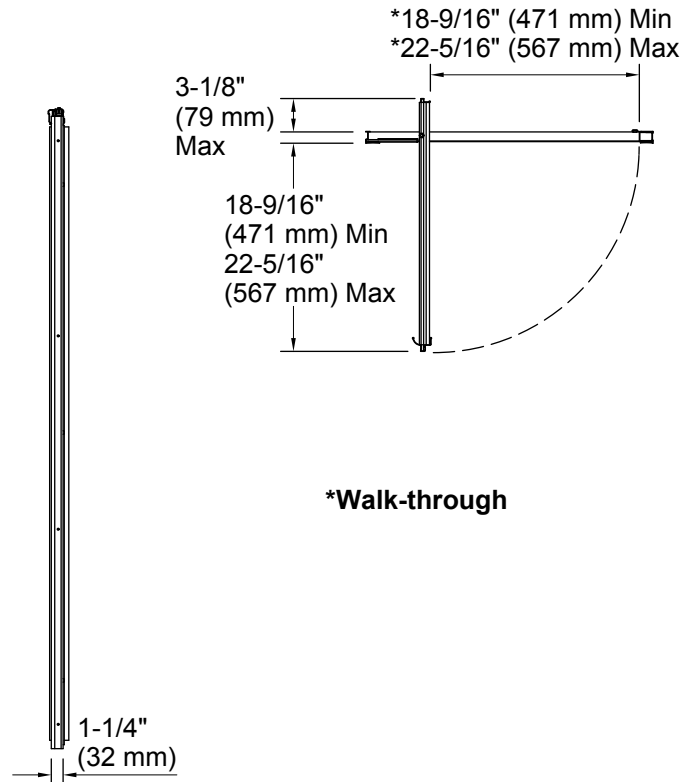

#### Features

- Door swings outward
- 5" In-line panel consists of clear glass for clear and patterned glass options; textured glass options will have matching panel.
- Full-length magnetic door latch
- For right-side or left-side opening
- Maximum 3-1/2" width adjustability w/ in-line panel

#### Available Glass Options

Code	Description
------	-------------

	Ellipse
--	---------

**Vista Pivot™ II**  
Framed Pivot Shower Door  
**1507D-31**

**Technical Information**

All product dimensions are nominal.

Installation type: For shower base installation

Opening Width - Min: 27-1/2" (699 mm)

Opening Width - Max: 31-1/4" (794 mm)

Walk-through - Min: 18-9/16" (472 mm)

Walk-through - Max: 22-5/16" (567 mm)

Glass thickness: 1/8" (3 mm)

**Notes**

Install this product according to the installation guide.

The vertical opening should be a minimum of 67" (1702 mm) to allow for installation clearance.