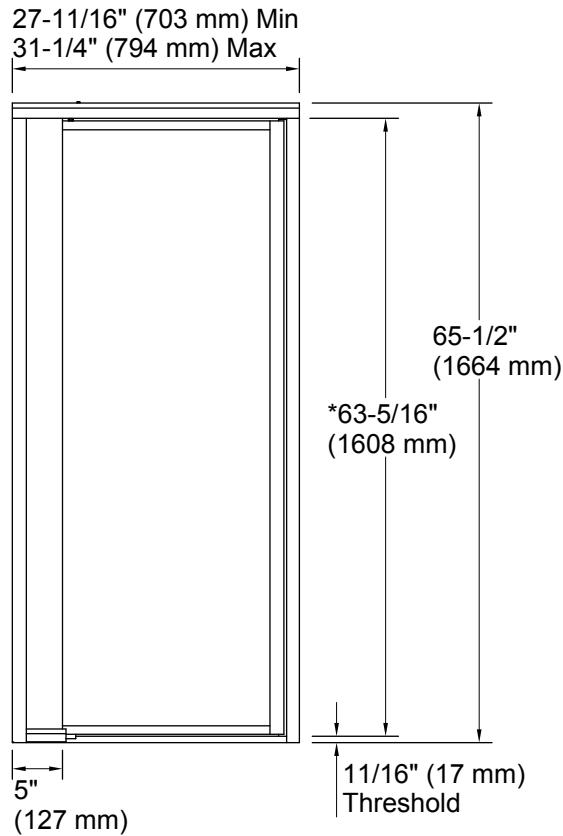

#### Features

- Door swings outward
- 5" In-line panel consists of clear glass for clear and patterned glass options; textured glass options will have matching panel.
- Full-length magnetic door latch
- For right-side or left-side opening
- Maximum 3-1/2" width adjustability w/ in-line panel

#### Available Glass Options

Code	Description
------	-------------

	Ellipse
--	---------

**Vista Pivot™ II**  
Framed Pivot Shower Door  
**1507D-31**

**Technical Information**

All product dimensions are nominal.

Installation type: For shower base installation

Opening Width - Min: 27-1/2" (699 mm)

Opening Width - Max: 31-1/4" (794 mm)

Walk-through - Min: 18-9/16" (472 mm)

Walk-through - Max: 22-5/16" (567 mm)

Glass thickness: 1/8" (3 mm)

**Notes**

Install this product according to the installation guide.

The vertical opening should be a minimum of 67" (1702 mm) to allow for installation clearance.