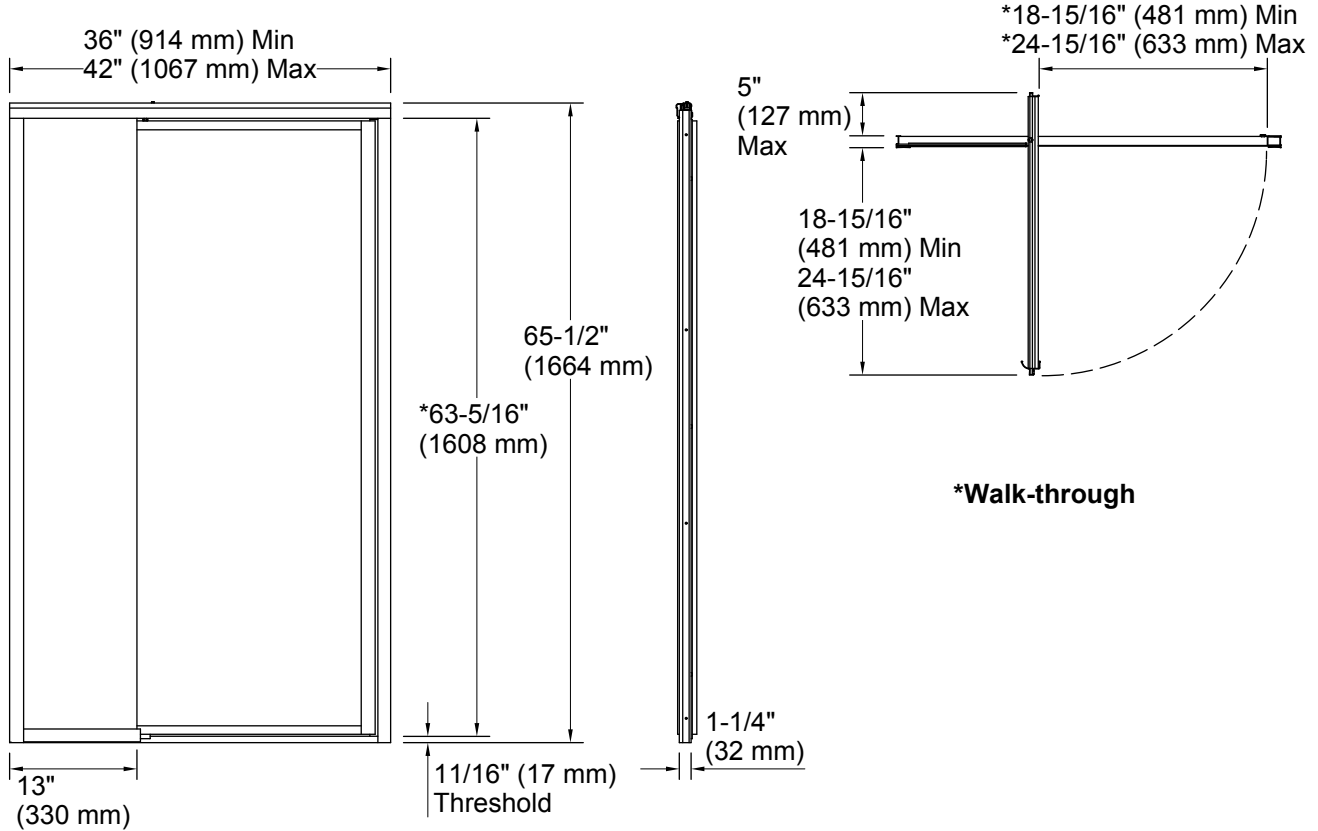

## Framed Pivot Shower Door

#### Features

- Framed
- 1/8" glass
- Out-of-plumb adjustability
- Tempered glass ensures maximum safety and durability
- Anodized aluminum prevents rusting and corrosion
- 13" inline panel (5/32" thick)

#### Available Glass Options

Code	Description
------	-------------

Brownstone™

Pebbled

Tangle™

**Vista Pivot™ II**  
Framed Pivot Shower Door  
**1505D-42**

**Technical Information**

All product dimensions are nominal.  
 Installation type: For shower base installation  
 Opening Width - Min: 36" (914 mm)  
 Opening Width - Max: 42" (1067 mm)  
 Walk-through - Min: 18-15/16" (481 mm)  
 Walk-through - Max: 24-15/16" (633 mm)  
 Glass thickness: 1/8" (3 mm)

**Notes**

Install this product according to the installation guide.  
 The vertical opening should be a minimum of 67" (1702 mm) to allow for installation clearance.