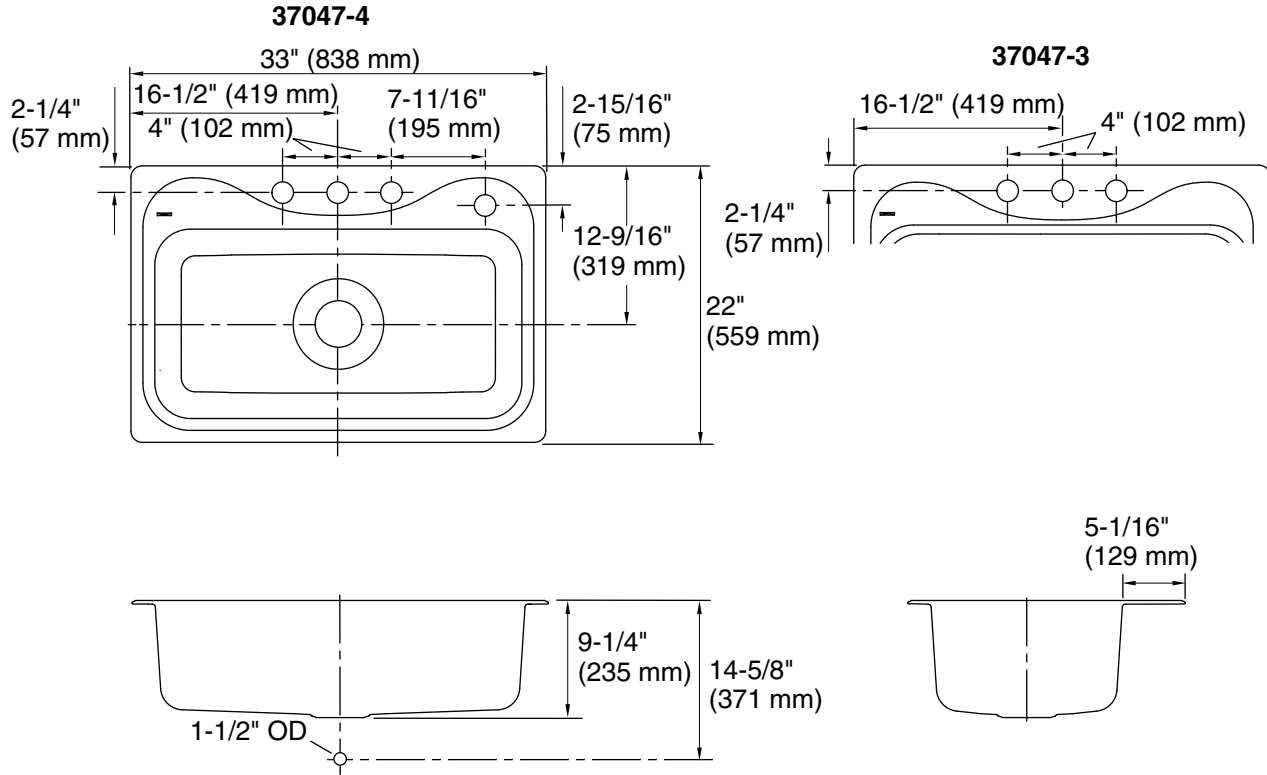

SOUTHHAVEN®

Technical Information

Fixture*:	
Bowl area	29-1/4" (743 mm) x 15" (381 mm)
Water depth	9" (229 mm)
Drain hole	Ø 3-5/8" (92 mm)
Faucet holes	Ø 1-7/16" (37 mm)
* Approximate measurements for comparison only.	
Cut-out template	1032929-7 (Available at sterlingplumbing.com)

Product Diagram