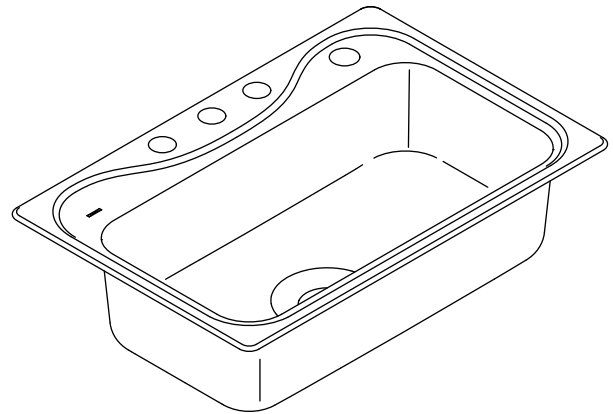

STERLING®

A KOHLER COMPANY

SOUTHHAVEN®

TOP-MOUNT KITCHEN SINK 37047

Features

- 18-gauge stainless steel
- Includes SilentShield® sound-absorption technology
- Single bowl, ledge back sink
- Top-mount, rolled rim
- Satin deck finish
- Luster bowl finish
- 33" (838 mm) x 22" (559 mm) x 9-1/4" (235 mm)

Codes/Standards Applicable

Specified model meets or exceeds the following:

- ASME A112.19.3/CSA B45.4
- State of Massachusetts

Colors/Finishes

- NA: None applicable

Specified Model

Model	Description	Colors/Finishes
37047-3	Top-mount kitchen sink	☐ NA
37047-4	Top-mount kitchen sink (shown)	☐ NA