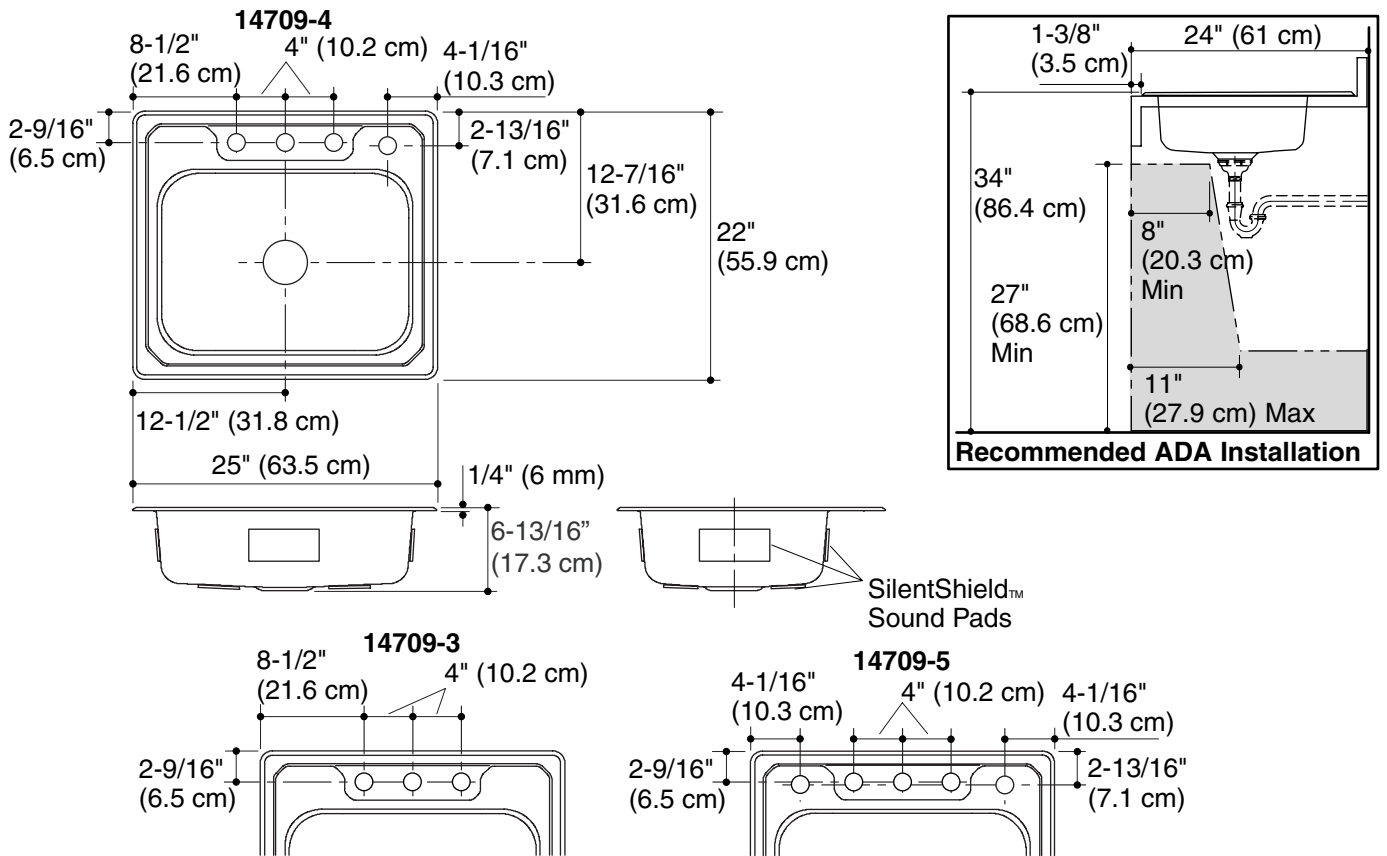

A KOHLER COMPANY

SELF-RIMMING KITCHEN SINK 14709

ADA

Features

- SilentShield™ sound deadening
- Single compartment
- Satin finish
- Installation hardware included
- Self-rimming; rolled rim
- 22 gauge stainless steel
- 25" (63.5 cm) x 22" (55.9 cm) x 6-1/2" (16.5 cm)

Codes/Standards Applicable

Specified model meets or exceeds the following:

- IAPMO/UPC
- ADA

Colors/Finishes

- NA: None applicable

Specified Model

Model	Description	Faucet Holes	Quantity	Basin Depth	Colors/Finishes
14709-3	Stainless steel single basin sink	3	1	6-1/2" (16.5 cm)	<input type="checkbox"/> NA
14709-4	Stainless steel single basin sink (shown)	4	1	6-1/2" (16.5 cm)	<input type="checkbox"/> NA
14709-5	Stainless steel single basin sink	5	1	6-1/2" (16.5 cm)	<input type="checkbox"/> NA
F14709-3	Stainless steel single basin sink	3	40	6-1/2" (16.5 cm)	<input type="checkbox"/> NA
F14709-4	Stainless steel single basin sink	4	40	6-1/2" (16.5 cm)	<input type="checkbox"/> NA
F14709-5	Stainless steel single basin sink	5	40	6-1/2" (16.5 cm)	<input type="checkbox"/> NA

Technical Information

Fixture*:	
Sink	
Cutout size	24-1/2" (62.2 cm) x 21-1/2" (54.6 cm) with 1/2" (1.3 cm) radius corners
Basin area	21" (53.3 cm) x 15-1/4" (38.7 cm)
Water depth	6-1/2" (16.5 cm)
Drain hole	3-5/8" (9.2 cm) D.
Faucet holes	1-7/16" (3.7 cm) D.
* Approximate measurements for comparison only.	

Product Diagram