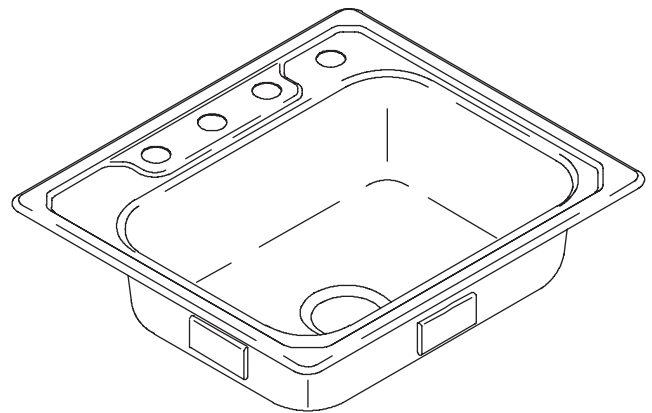

A KOHLER COMPANY

SELF-RIMMING KITCHEN SINK 14709

ADA

Features

- SilentShield™ sound deadening
- Single compartment
- Satin finish
- Installation hardware included
- Self-rimming; rolled rim
- 22 gauge stainless steel
- 25" (63.5 cm) x 22" (55.9 cm) x 6-1/2" (16.5 cm)

Codes/Standards Applicable

Specified model meets or exceeds the following:

- IAPMO/UPC
- ADA

Colors/Finishes

- NA: None applicable

Specified Model

Model	Description	Faucet Holes	Quantity	Basin Depth	Colors/Finishes
14709-3	Stainless steel single basin sink	3	1	6-1/2" (16.5 cm)	<input type="checkbox"/> NA
14709-4	Stainless steel single basin sink (shown)	4	1	6-1/2" (16.5 cm)	<input type="checkbox"/> NA
14709-5	Stainless steel single basin sink	5	1	6-1/2" (16.5 cm)	<input type="checkbox"/> NA
F14709-3	Stainless steel single basin sink	3	40	6-1/2" (16.5 cm)	<input type="checkbox"/> NA
F14709-4	Stainless steel single basin sink	4	40	6-1/2" (16.5 cm)	<input type="checkbox"/> NA
F14709-5	Stainless steel single basin sink	5	40	6-1/2" (16.5 cm)	<input type="checkbox"/> NA

Technical Information

Fixture*:	
Sink	
Cutout size	24-1/2" (62.2 cm) x 21-1/2" (54.6 cm) with 1/2" (1.3 cm) radius corners
Basin area	21" (53.3 cm) x 15-1/4" (38.7 cm)
Water depth	6-1/2" (16.5 cm)
Drain hole	3-5/8" (9.2 cm) D.
Faucet holes	1-7/16" (3.7 cm) D.
* Approximate measurements for comparison only.	