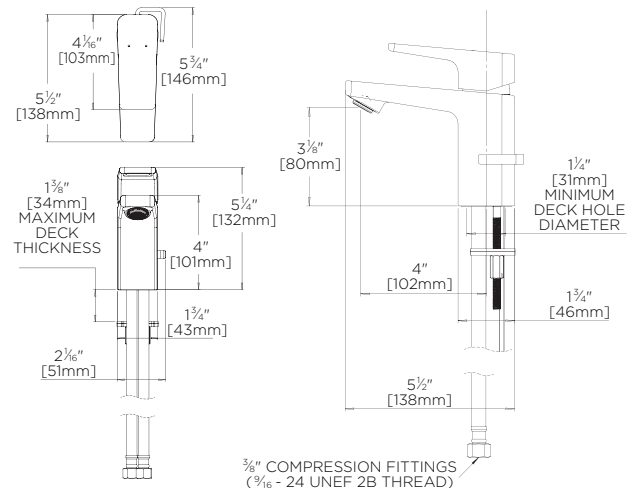

Kubos™ Single Lever Faucet

FEATURES:

- 1.2 GPM (4.5 L/min) flow rate
- Brass construction
- Lever handle
- Ceramic cartridge
- Stainless steel inlet supply lines included, with 3/8" compression fittings
- Pop-up drain with lift rod
- Corrosion resistant finishes
- Coordinates with Kubos Collection

STOCK FINISHES:

PC BN

SPECIALTY FINISHES:

BBZ MB ORB PB PN

OPTIONS/ADD-ONS:

- 10-0377 : 4" Deck Plate

STANDARDS:

- ASME A112.18.1/CSA B125.1 certified
- NSF/ANSI 61 certified
- NSF 372 certified
- WaterSense certified
- ADA compliant

WARRANTY:

Visit www.speakman.com for full product warranty information

- Limited Lifetime Warranty (consumer)
- 5 Year Limited Warranty (commercial)

1. All dimensions are in inches (millimeters) unless otherwise specified and are subject to change without notice.

Architect/Engineer Approval Space:

P: 800-537-2107
F: 800-977-2747
W: WWW.SPEAKMAN.COM
R: 03-NOVEMBER 2021