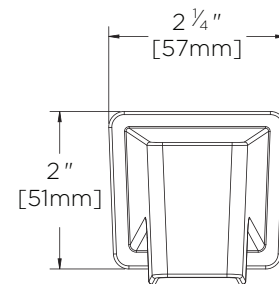

Kubos™ Tub Spout

FEATURES:

- Tub Spout measures 5-3/4" in length
- Metal construction
- 1/2" copper slip fit connection
- Corrosion resistant finishes
- Coordinates with Kubos Collection

STOCK FINISHES:

PC BN

All dimensions are in inches (millimeters) unless otherwise specified and are subject to change without notice.

Architect/Engineer Approval Space:

P: 800-537-2107
F: 800-977-2747
W: WWW.SPEAKMAN.COM
R: 02-NOVEMBER 2019