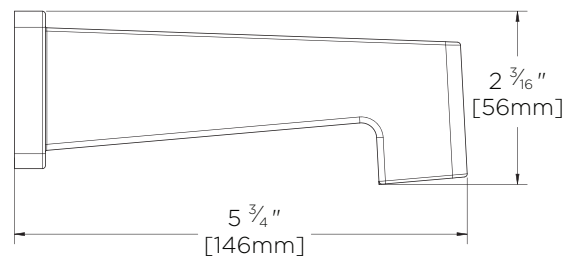

Kubos™ Tub Spout

FEATURES:

- Tub Spout measures 5-3/4" in length
- Metal construction
- 1/2" copper slip fit connection
- Corrosion resistant finishes
- Coordinates with Kubos Collection

STOCK FINISHES:

PC BN

All dimensions are in inches (millimeters) unless otherwise specified and are subject to change without notice.

Architect/Engineer Approval Space:

P: 800-537-2107
F: 800-977-2747
W: WWW.SPEAKMAN.COM
R: 02-NOVEMBER 2019