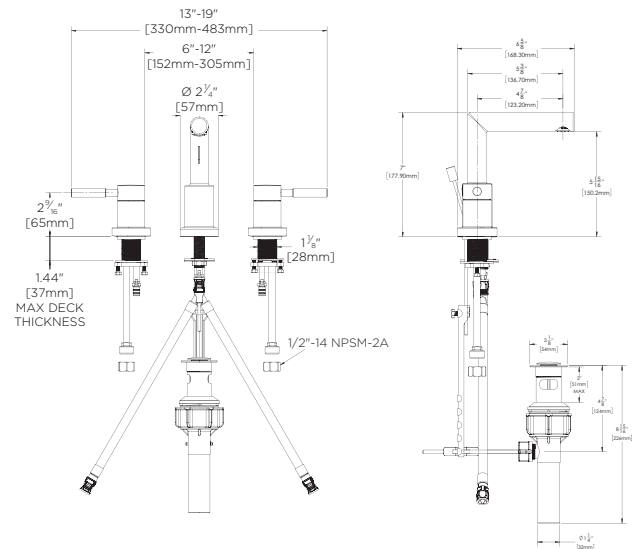

Neo™ Widespread Faucet

FEATURES:

- 1.2 GPM (4.5 L/min) flow rate
- Brass construction
- Lever handles
- 1/4 turn ceramic cartridges
- Inlet supply lines not included, accepts 1/2" NPSM to 3/8" compression supply lines or supplied coupling nuts with 3/8" O.D. ball nose risers
- Pop-up drain with lift rod
- Corrosion resistant finishes
- Coordinates with Neo Collection

STOCK FINISHES:

PC BN MB BBZ

SPECIALTY FINISHES:

ORB PB PN

STANDARDS:

- ASME A112.18.1/CSA B125.1 certified
- NSF/ANSI 61 certified
- NSF 372 certified
- WaterSense certified
- ADA compliant

WARRANTY:

Visit www.speakman.com for full product warranty information

- Limited Lifetime Warranty (consumer)
- 5 Year Limited Warranty (commercial)

1. All dimensions are in inches (millimeters) unless otherwise specified and are subject to change without notice.

Architect/Engineer Approval Space:

P: 800-537-2107
F: 800-977-2747
W: WWW.SPEAKMAN.COM
R: 04-AUGUST 2021