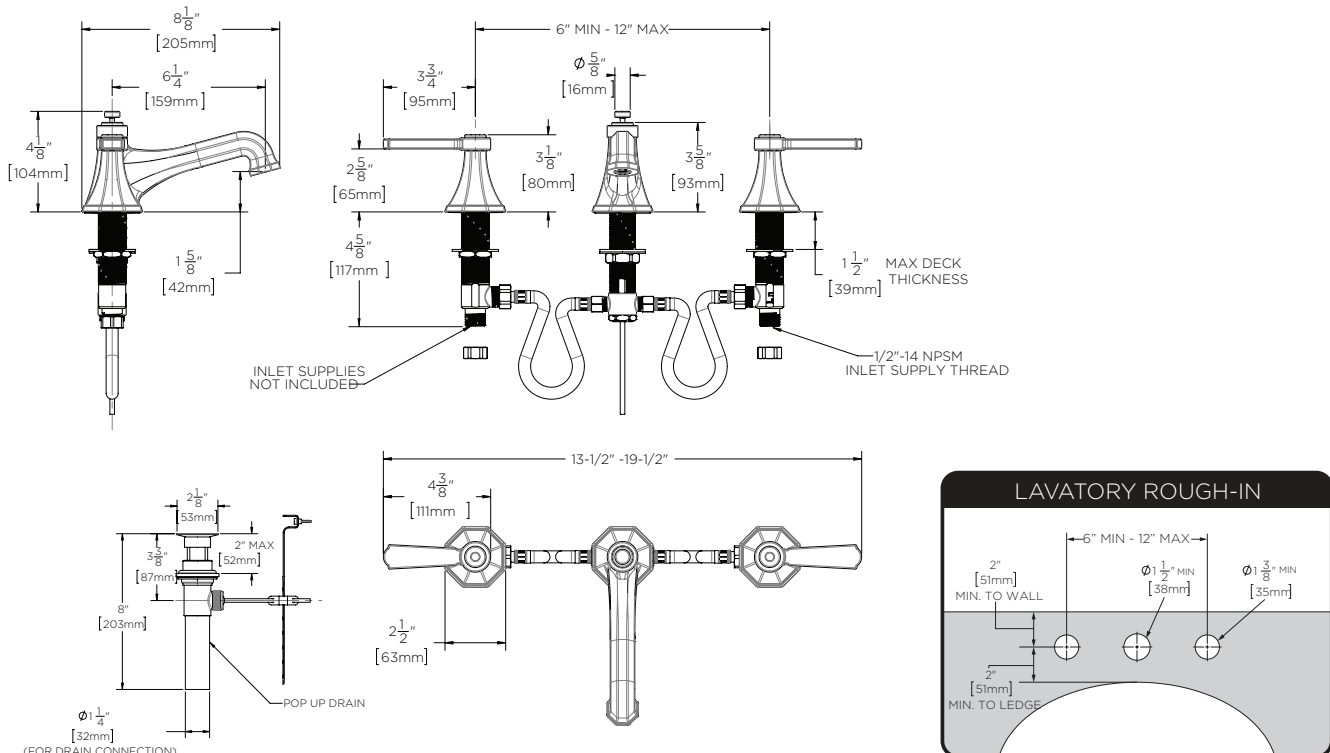

### FEATURES:

- Lead-free brass construction
- Two lever handles
- 1.2 gpm flow rate
- 1/4 turn ceramic cartridges
- Includes pop-up drain assembly

### FINISH:

PC

### DIMENSIONS:

NOTE: 1. All dimensions are in inches (millimeters) unless otherwise specified and are subject to change without notice.

Architect/Engineer Approval Space:

SPEAKMAN  
400 ANCHOR MILL ROAD  
NEW CASTLE, DE 19720