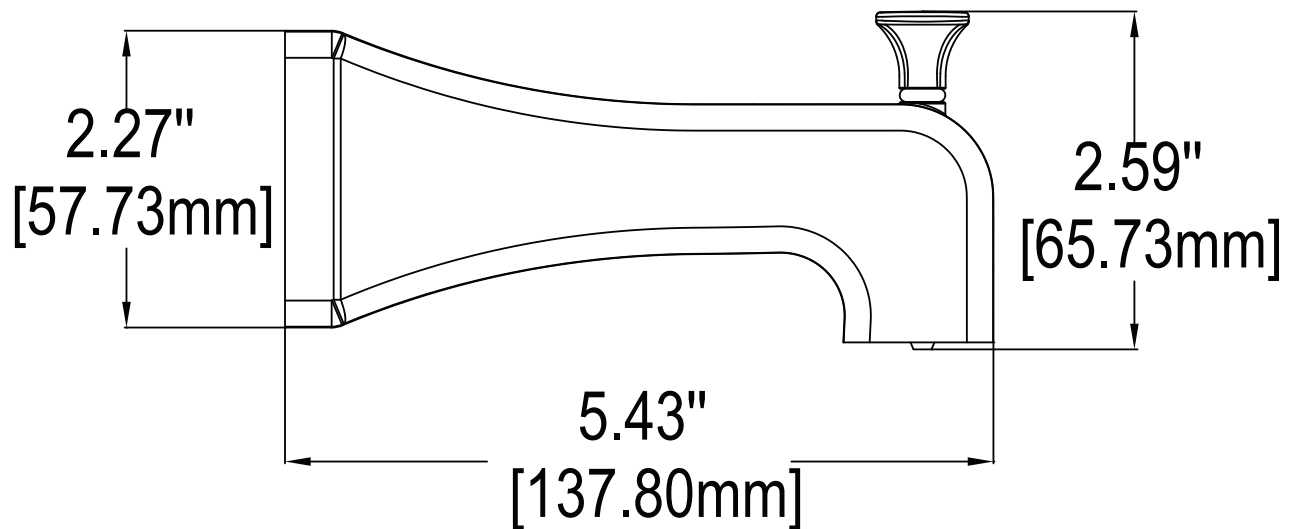

### FEATURES:

- Diverter style
- 1/2 in. copper slip-fit connection
- Metal construction

### DIMENSIONS:

NOTE: 1. All dimensions are in inches (millimeters) unless otherwise specified and are subject to change without notice.

Architect/Engineer Approval Space:

SPEAKMAN  
400 ANCHOR MILL ROAD  
NEW CASTLE, DE 19720