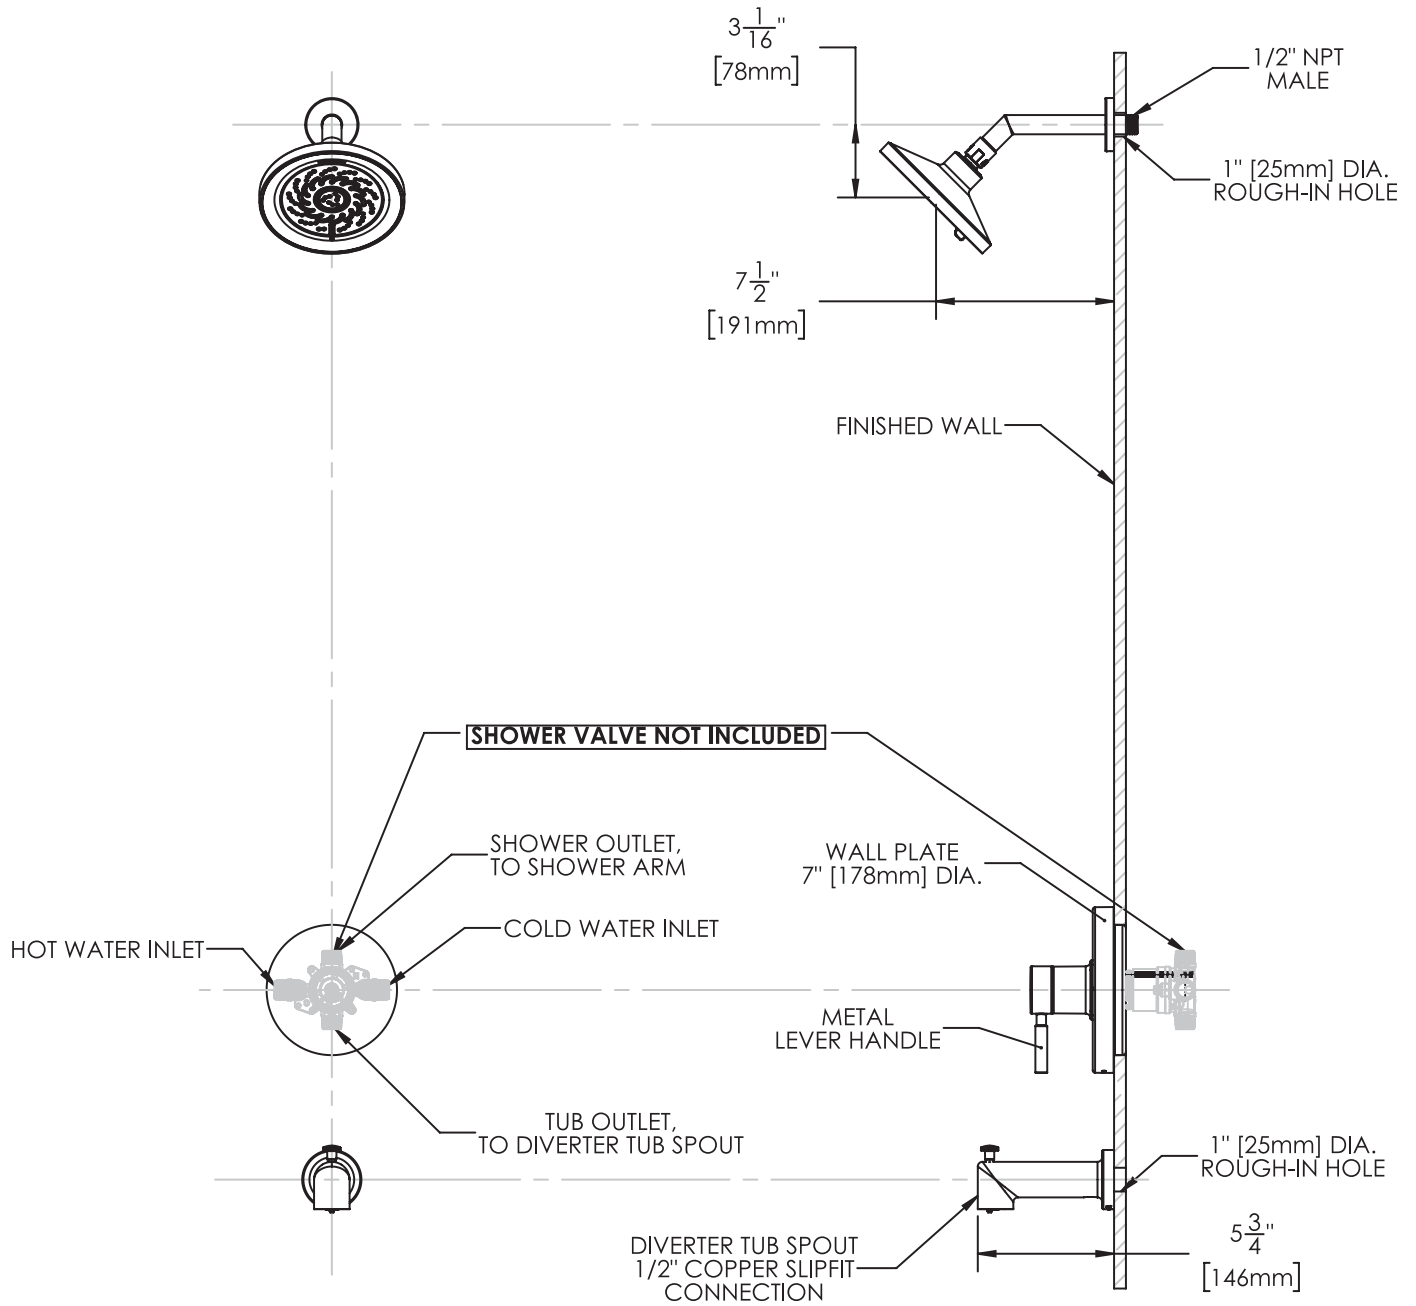

Neo™ EasyInstall Universal Tub/Shower Combination

FEATURES:

- CPT-1000-UNI: Universal Shower Valve Trim
- S-5000-E175: Neo Exhilaration 5 Function Shower Head
- S-2540: Shower Arm and Flange
- S-1558: Diverter Tub Spout

DELTA® MultiChoice®
R10000-UNBX
R10000-UNBXH F
R10000-UNWS
R10000-UN
R10000-UNWSHF

SYMMONS® Temptrol®
4000-BODY
4000-X-BODY
46-2-X-BODY

Information continues on next page

Neo™ EasyInstall Universal Tub/Shower Combination

1. All dimensions are in inches (millimeters) unless otherwise specified and are subject to change without notice. 2. Unless otherwise specified all inlets and outlets are 1/2" female copper sweat and 1/2" male npt. 3. For ADA mounting locations consult ADAAG, ANSI A117.1 or state regulations.