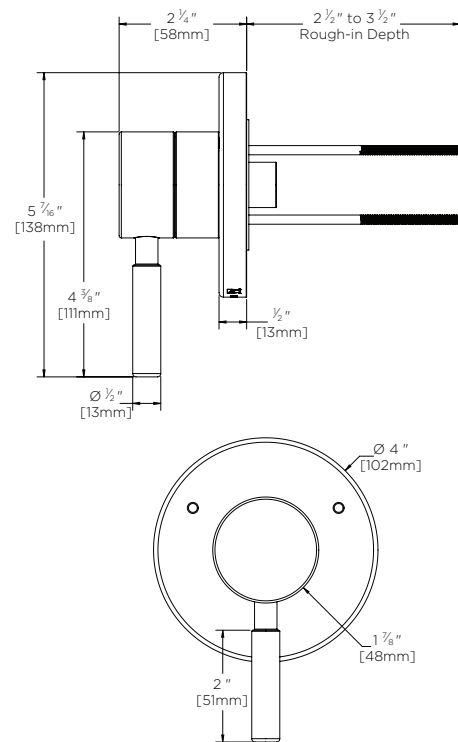

Neo™ Transfer Valve Trim

FEATURES:

- Transfers between 2 functions
- 120° handle rotation
- Metal lever handle
- Metal trim plate
- Includes mounting plate and hardware

VALVE OPTIONS:

- CPV-TV: Two-Way Transfer Valve

All dimensions are in inches (millimeters) unless otherwise specified and are subject to change without notice.

Architect/Engineer Approval Space:

P: 800-537-2107
 F: 800-977-2747
 W: WWW.SPEAKMAN.COM
 R: 04-DECEMBER 2019