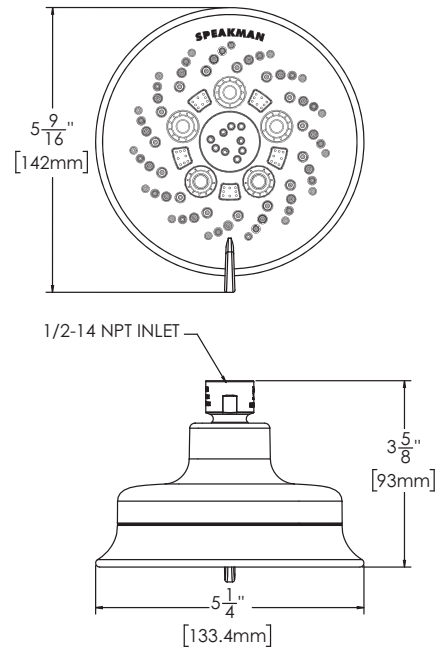

Assana™ Shower Head

MODEL:

- SR-124: 2.5 GPM (9.5 L/min) flow rate

FEATURES:

- 149 sprays, with 5 spray patterns (includes integral pause)
- Spray adjusting faceplate
- Plastic body construction, with brass ball nut
- 1/2" -14 NPTF female inlet
- Corrosion resistant finish

All dimensions are in inches (millimeters) unless otherwise specified and are subject to change without notice.

Architect/Engineer Approval Space:

P: 800-537-2107
F: 800-977-2747
W: WWW.SPEAKMAN.COM
R: 02-OCTOBER 2018