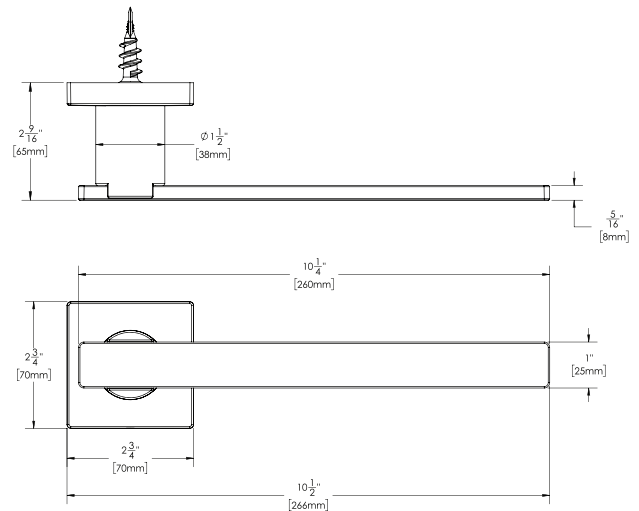

Lura® Hand Towel Bar

FEATURES:

- 8 1/4" usable length
- Metal construction
- Corrosion resistant finishes
- Mounting hardware included
- Coordinates with Lura Collection

STOCK FINISHES:

PC MB BBZ

WARRANTY:

Visit www.speakman.com for full product warranty information

- Limited Lifetime Warranty (consumer)
- 1 Year Limited Warranty (commercial)

All dimensions are in inches (millimeters) unless otherwise specified and are subject to change without notice.

Architect/Engineer Approval Space:

P: 800-537-2107
F: 800-977-2747
W: WWW.SPEAKMAN.COM
R: 01-MARCH 2020