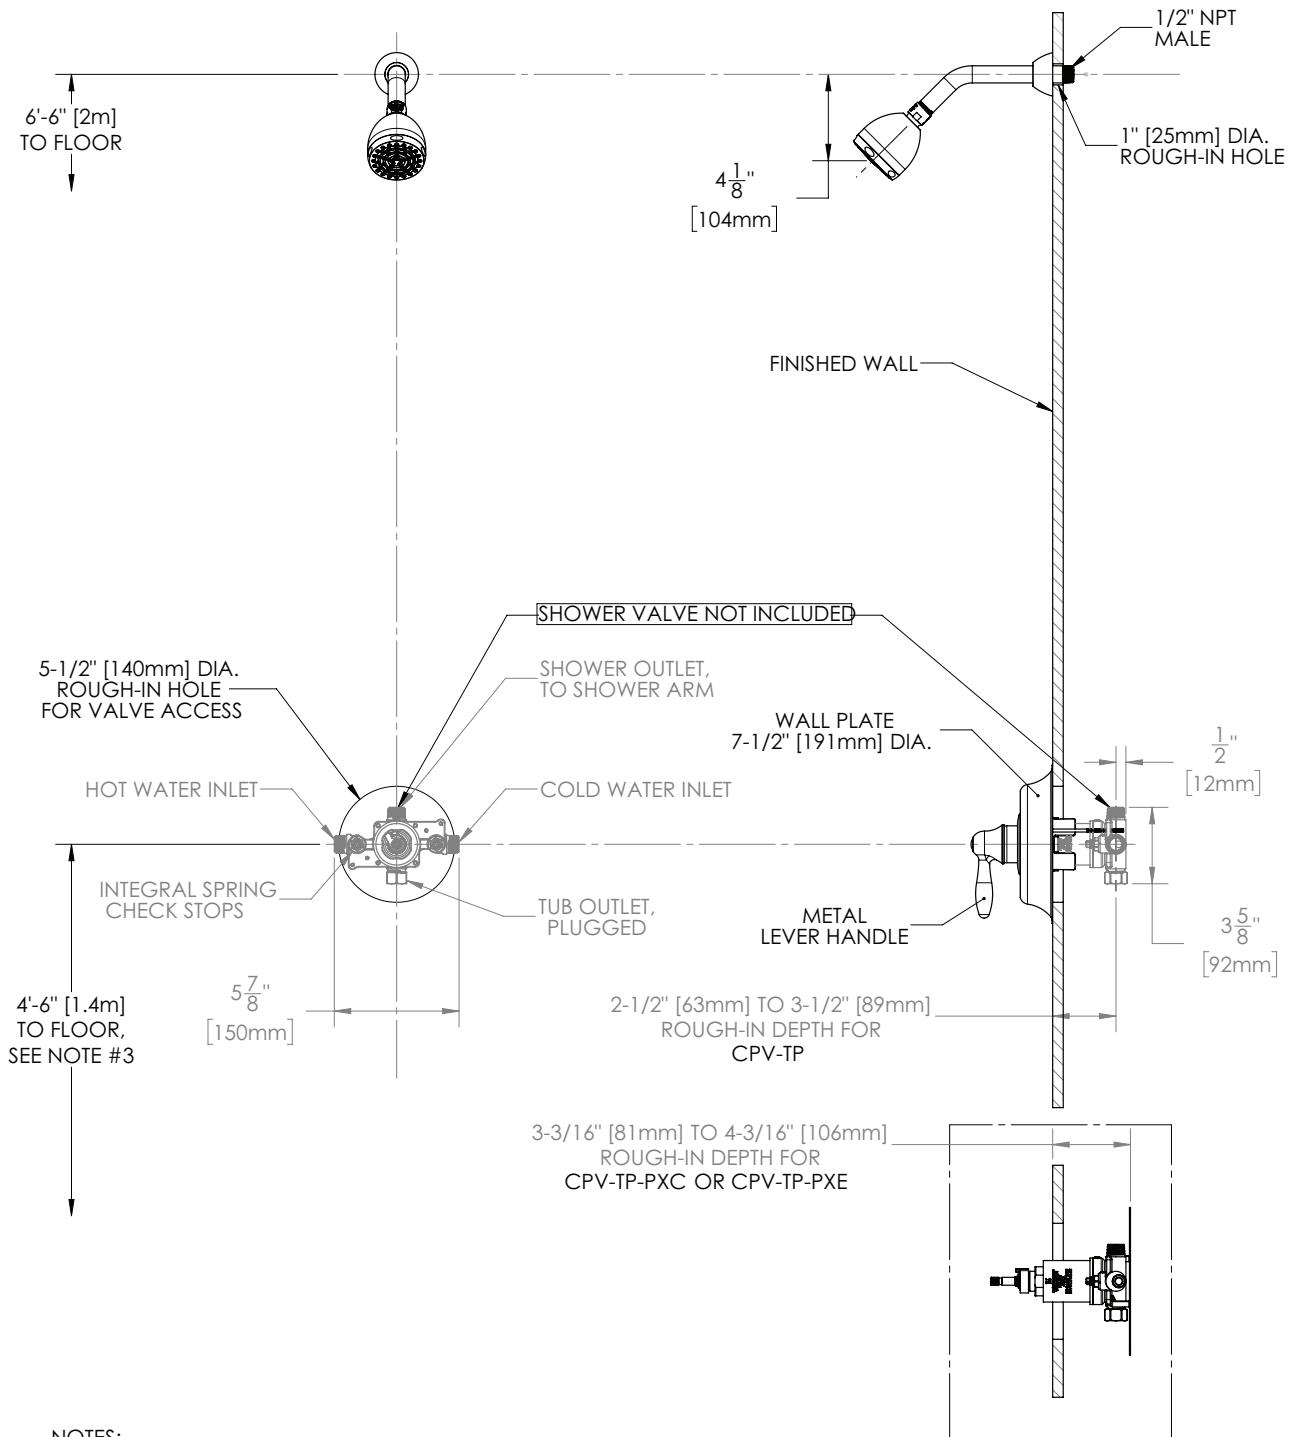

SentinelPro™ Trim and Shower Combination (Valve not included)

FEATURES:

- CPT-5001: Shower Valve Trim
- S-2272-E2: 2.0 GPM (7.6 L/min Flow Rate Shower Head)
- S-2500: Shower Arm and Flange

VALVE OPTIONS:

- CPV-TP: Thermostatic/Pressure Balancing Valve
Sweat & Thread Connections
- CPV-TP-PXC: Thermostatic/Pressure Balancing Valve
PEX F1807 Crimp Inlet Connections
- CPV-TP-PXE: Thermostatic/Pressure Balancing Valve
PEX F1960 Cold-Expansion Inlet
Connections

STOCK FINISHES:

PC

WARRANTY:

Visit www.speakman.com for full product warranty information

- See Speakman.com For Warranty Information

Information continues on next page

SentinelPro™ Trim and Shower Combination (Valve not included)

NOTES:

1. ALL DIMENSIONS ARE IN INCHES [MILLIMETERS] UNLESS OTHERWISE SPECIFIED AND ARE SUBJECT TO CHANGE WITHOUT NOTICE.
2. ALL INLETS AND OUTLETS ARE 1/2" FEMALE COPPER SWEAT AND 1/2" MALE NPT UNLESS OTHERWISE SPECIFIED .
3. FOR ADA MOUNTING LOCATIONS CONSULT ADAAG, ANSI A117.1, OR STATE REGULATIONS.