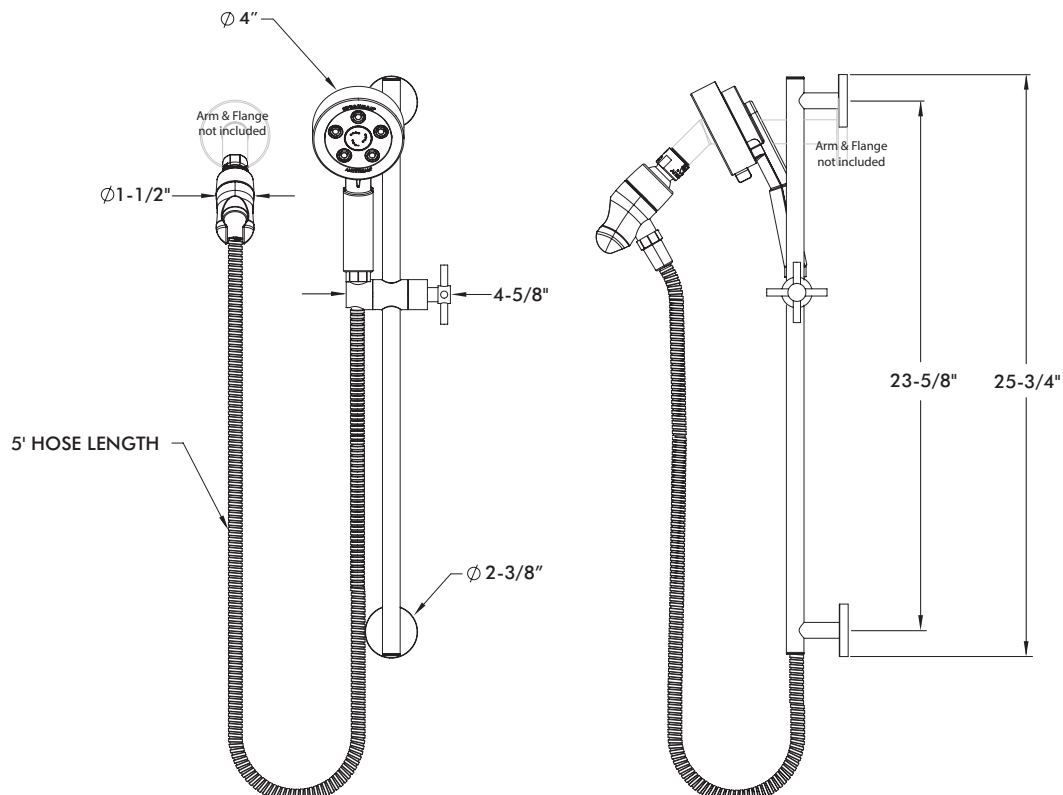

SPEAKMAN® VS-3310

Neo™ Hand Shower Combination

FEATURES:

- Hotel-inspired modern design.
- VS-3010 Anystream Neo hand shower.
60 in. hose with built-in vacuum breaker & arm bracket.
- SA-1002 25 3/4 inch slide bar.
- For use with standard U.S. plumbing connections.
- Arm & flange not included.

FINISH:

PC BN

OPTIONS:

 Add suffix to model #

- 2.0 gpm (7.6 L/min) flow rate -E2

COMPLIANCE:

- ASME A112.18.1/CSA B125.1 compliant
- WaterSense certified (E2) (VS-3010)

WARRANTY:

- 1 year limited

DIMENSIONS:

 NOTE: 1. All dimensions are in inches (millimeters) unless otherwise specified and are subject to change without notice.

Architect/Engineer Approval Space:

SPEAKMAN
400 ANCHOR MILL ROAD
NEW CASTLE, DE 19720