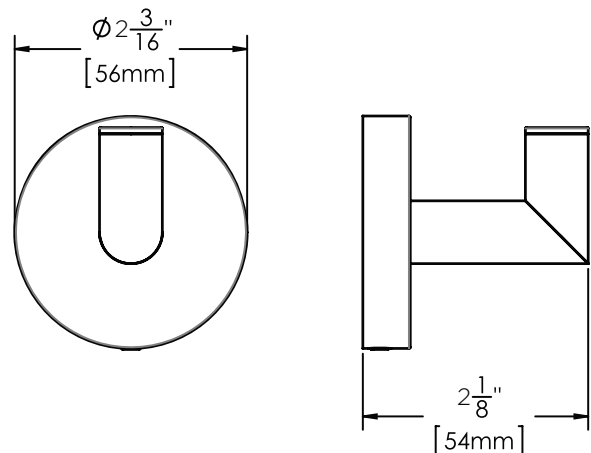

Neo™ Robe Hook

FEATURES:

- Brass construction
- Corrosion resistant finishes
- Mounting hardware is included
- Coordinates with Neo Collection

STOCK FINISHES:

PC BN MB

SPECIALTY FINISHES:

BBZ ORB PN

WARRANTY:

Visit www.speakman.com for full product warranty information

- Limited Lifetime Warranty (consumer)
- 1 Year Limited Warranty (commercial)

All dimensions are in inches (millimeters) unless otherwise specified and are subject to change without notice.

Architect/Engineer Approval Space:

P: 800-537-2107
F: 800-977-2747
W: WWW.SPEAKMAN.COM
R: 03-NOVEMBER 2019