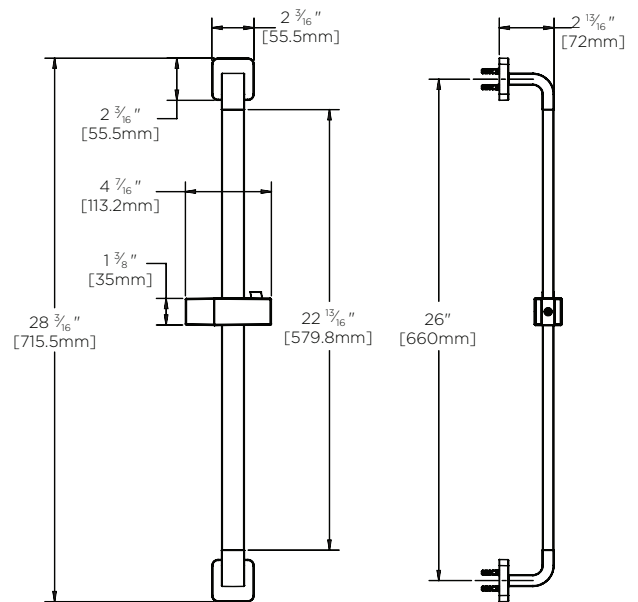

Kubos™ Slide Bar

FEATURES:

- Slide Bar measures 26" in height
- Metal bar construction with plastic slider
- Hand shower holder allows the angle to be adjusted
- Hand shower holder slides up and down the bar
- Hand shower not included
- Corrosion resistant finishes
- Mounting hardware is included
- Coordinates with Kubos Collection

STOCK FINISHES:

PC BN

SPECIALTY FINISHES:

BBZ MB ORB PB PN

WARRANTY:

Visit www.speakman.com for full product warranty information

- Limited Lifetime Warranty (consumer)
- 1 Year Limited Warranty (commercial)

All dimensions are in inches (millimeters) unless otherwise specified and are subject to change without notice.

Architect/Engineer Approval Space:

P: 800-537-2107
F: 800-977-2747
W: WWW.SPEAKMAN.COM
R: 02-NOVEMBER 2019