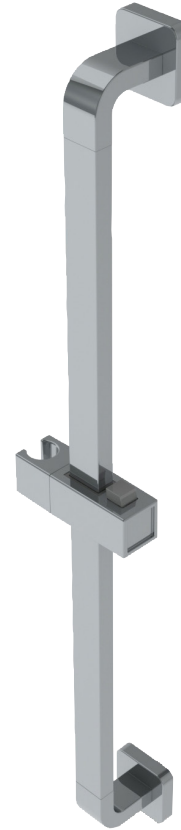

Kubos™ Slide Bar

FEATURES:

- Slide Bar measures 26" in height
- Metal bar construction with plastic slider
- Hand shower holder allows the angle to be adjusted
- Hand shower holder slides up and down the bar
- Hand shower not included
- Corrosion resistant finishes
- Mounting hardware is included
- Coordinates with Kubos Collection

STOCK FINISHES:

PC BN

SPECIALTY FINISHES:

BBZ MB ORB PB PN

WARRANTY:

Visit www.speakman.com for full product warranty information

- Limited Lifetime Warranty (consumer)
- 1 Year Limited Warranty (commercial)

All dimensions are in inches (millimeters) unless otherwise specified and are subject to change without notice.

Architect/Engineer Approval Space:

P: 800-537-2107
F: 800-977-2747
W: WWW.SPEAKMAN.COM
R: 02-NOVEMBER 2019