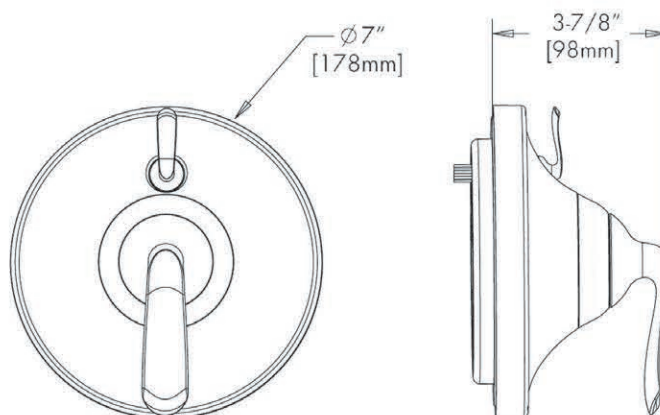

FINISH:

PC BN

WARRANTY:

- 1 year limited

DIMENSIONS:

NOTE: 1. All dimensions are in inches (millimeters) unless otherwise specified and are subject to change without notice.

Architect/Engineer Approval Space: