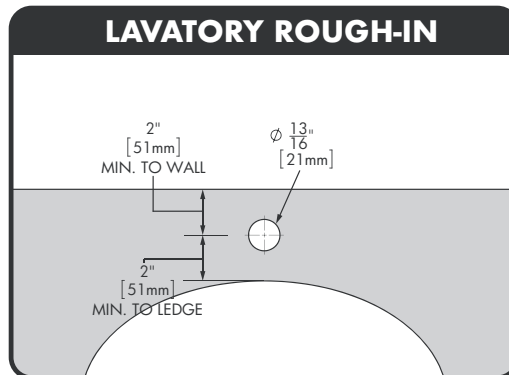

Easy Push® Wash-up Single Supply Metering Faucet

FEATURES:

- Brass construction with polished chrome finish
- Vandal resistant easy push handle activation
- Metering cartridge exceeds 10,000 cycles
- 0.25 GPC (0.95 L/cycle)
- Single hole mounting
- 1/2"-14 NPSM inlet connection
- Field adjustable cycle time
- Interchangeable indicators included (blue, red, chrome)

ADD-ONS:

- A-UCM: Under Counter Mixer
- A-4DP: 4" Deck Plate
- A-FC35: 0.35 GPM spray outlet

STANDARDS:

- ADA compliant
- ASME A112.18.1/CSA B125.1 certified
- NSF/ANSI 372 certified
- NSF/ANSI 61 certified

Easy Push® Wash-up Single Supply Metering Faucet

1. All dimensions are in inches (millimeters) unless otherwise specified and are subject to change without notice.

Architect/Engineer Approval Space:

P: 800-537-2107
 F: 800-977-2747
 W: WWW.SPEAKMAN.COM
 R: 02-DECEMBER 2019