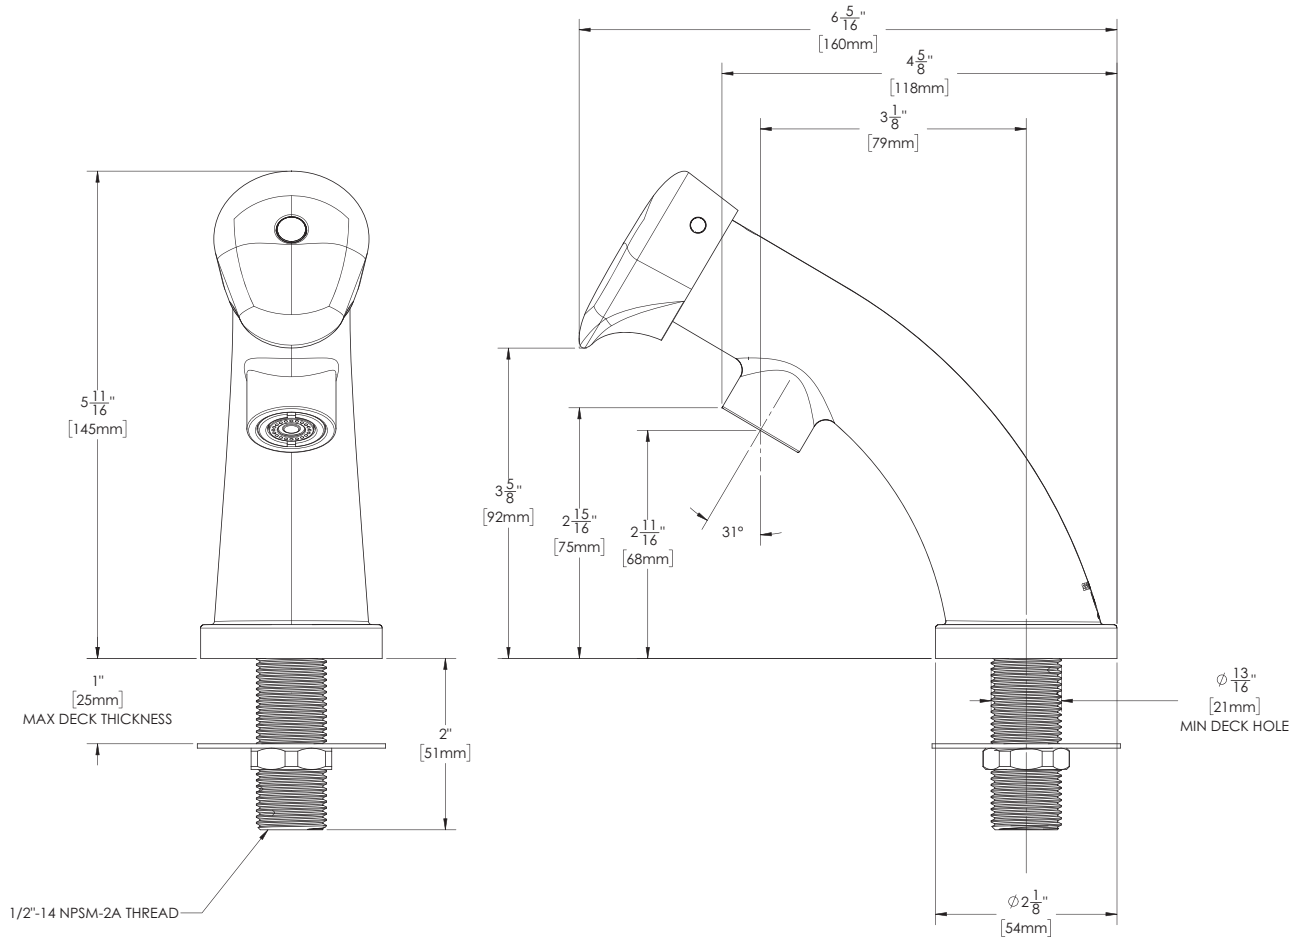

Easy Push® Wash-up Single Supply Metering Faucet

FEATURES:

- Brass construction with polished chrome finish
- Vandal resistant easy push handle activation
- Metering cartridge exceeds 10,000 cycles
- 0.25 GPC (0.95 L/cycle)
- Single hole mounting
- 1/2"-14 NPSM inlet connection
- Field adjustable cycle time
- Interchangeable indicators included (blue, red, chrome)

ADD-ONS:

- A-UCM: Under Counter Mixer
- A-4DP: 4" Deck Plate
- A-FC35: 0.35 GPM spray outlet

STANDARDS:

- ADA compliant
- ASME A112.18.1/CSA B125.1 certified
- NSF/ANSI 372 certified
- NSF/ANSI 61 certified

Easy Push® Wash-up Single Supply Metering Faucet

1. All dimensions are in inches (millimeters) unless otherwise specified and are subject to change without notice.

Architect/Engineer Approval Space:

P: 800-537-2107
 F: 800-977-2747
 W: WWW.SPEAKMAN.COM
 R: 02-DECEMBER 2019