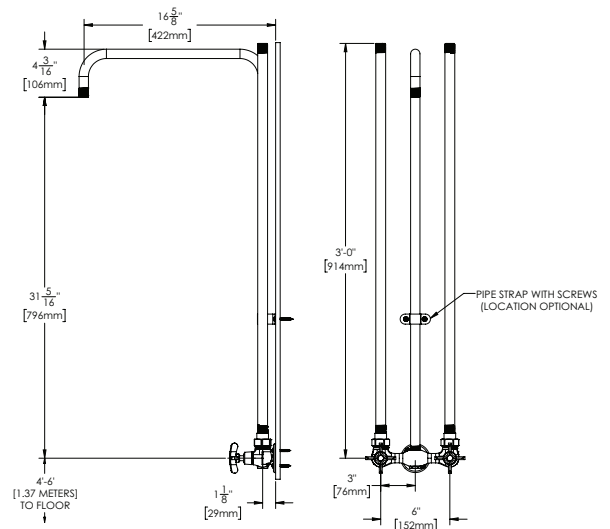

Commander® Exposed Shower

FEATURES:

- Brass body construction
- 1/2" NPTM chrome plated brass riser supply lines
- Reversible valve body
- Vandal-resistant cross handles with color-coded indexes
- 1/4 turn ceramic cartridges to ensure drip-free performance
- Exposed chrome plated shower body assembly, on 6" centers
- Shower head not included
- Polished chrome plated stainless steel rain shower with 15-1/2" arm and supporting strap

SHOWER OPTIONS:

- LSP: Less Supply Lines

SHOWER ADD-ONS:

- S-2762: Neo Rain Shower Head
- S-2763: Kubos Rain Shower Head

STANDARDS:

- ASME A112.18.1/CSA B125.1 certified

WARRANTY:

Visit www.speakman.com for full product warranty information

- 5 Year Limited Warranty (commercial)
- 5 Year Limited Warranty (residential)

All dimensions are in inches (millimeters) unless otherwise specified and are subject to change without notice.

Architect/Engineer Approval Space:

P: 800-537-2107
F: 800-977-2747
W: WWW.SPEAKMAN.COM
R: 02-NOVEMBER 2019