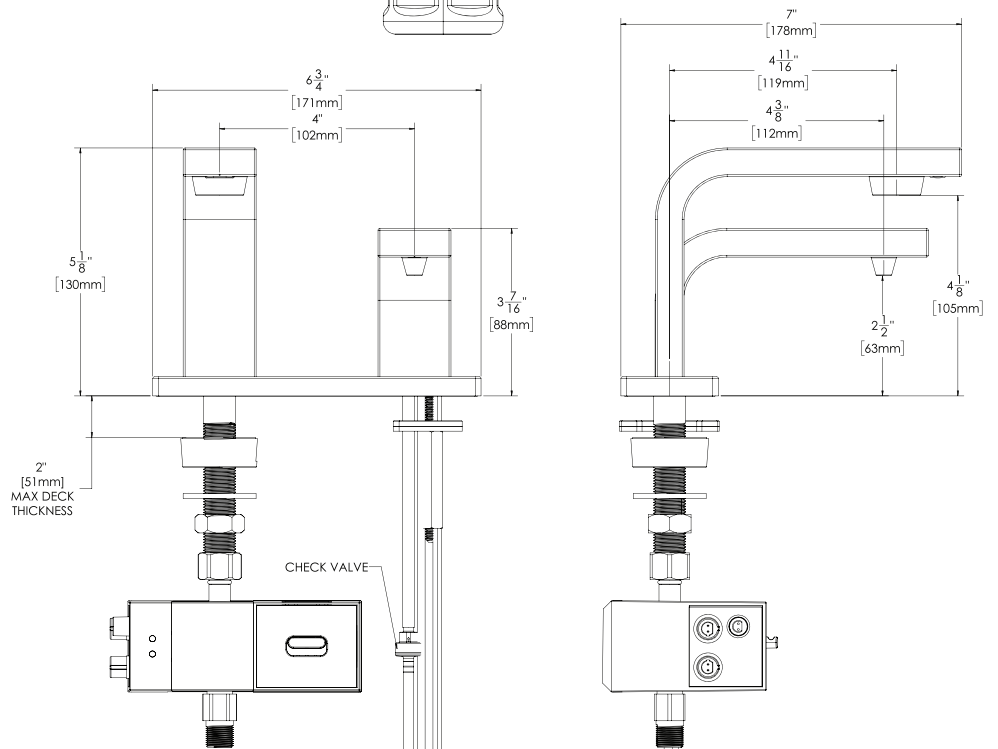

Architect/Engineer Approval Space:

P: 800-537-2107
F: 800-977-2747
W: WWW.SPEAKMAN.COM
R: 01-FEBRUARY 2020

Designer Battery Sensor Faucet & Soap Dispenser Combination

SFC-9790 Below Counter

SFC-9790

All dimensions are in inches (millimeters) unless otherwise specified and are subject to change without notice.