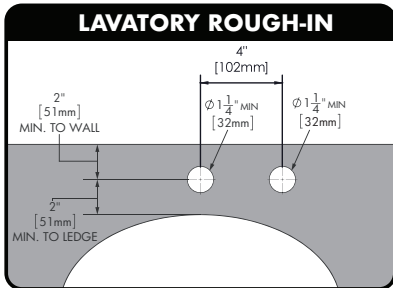

Architect/Engineer Approval Space:

P: 800-537-2107
F: 800-977-2747
W: WWW.SPEAKMAN.COM
R: 01-FEBRUARY 2020

Designer Battery Sensor Faucet & Soap Dispenser Combination

SFC-9790 Below Counter

SFC-9790

All dimensions are in inches (millimeters) unless otherwise specified and are subject to change without notice.