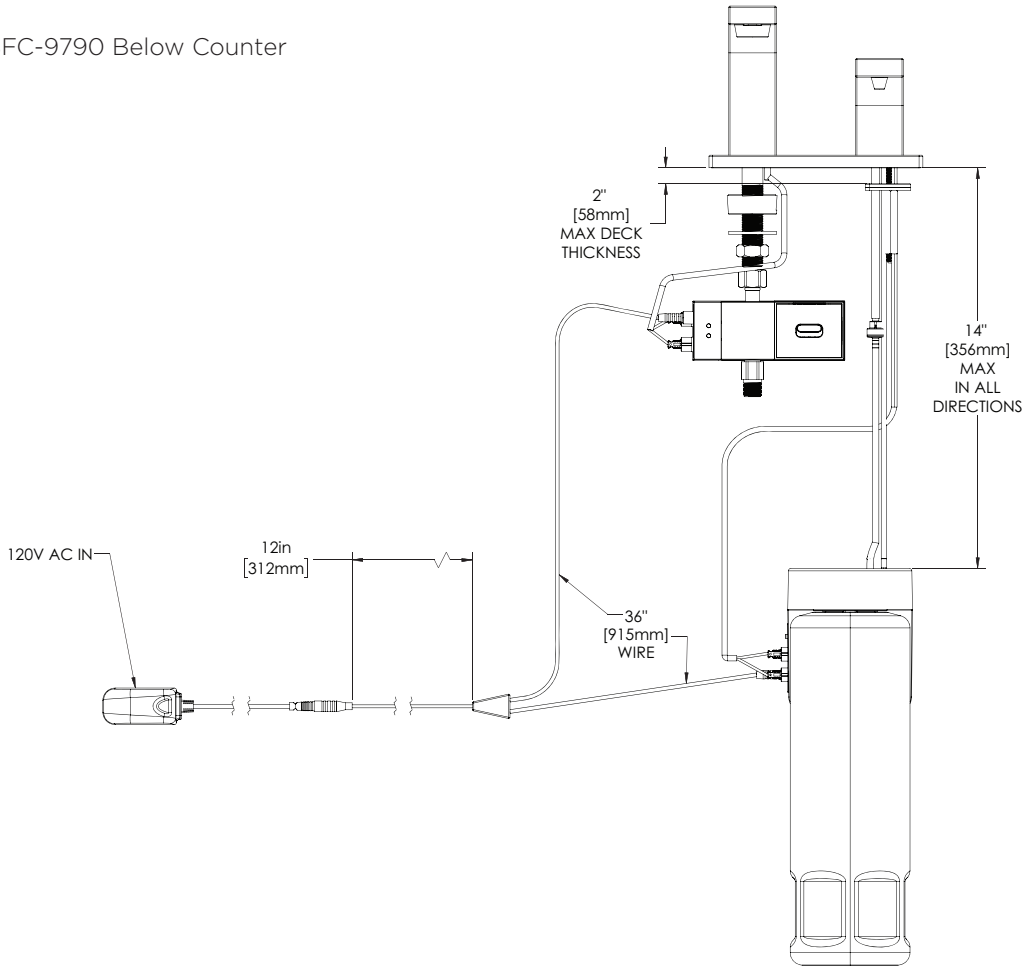

Architect/Engineer Approval Space:

P: 800-537-2107
F: 800-977-2747
W: WWW.SPEAKMAN.COM
R: 01-FEBRUARY 2020

Designer Battery Sensor Faucet & Soap Dispenser Combination

SFC-9790 Below Counter

SFC-9790

All dimensions are in inches (millimeters) unless otherwise specified and are subject to change without notice.