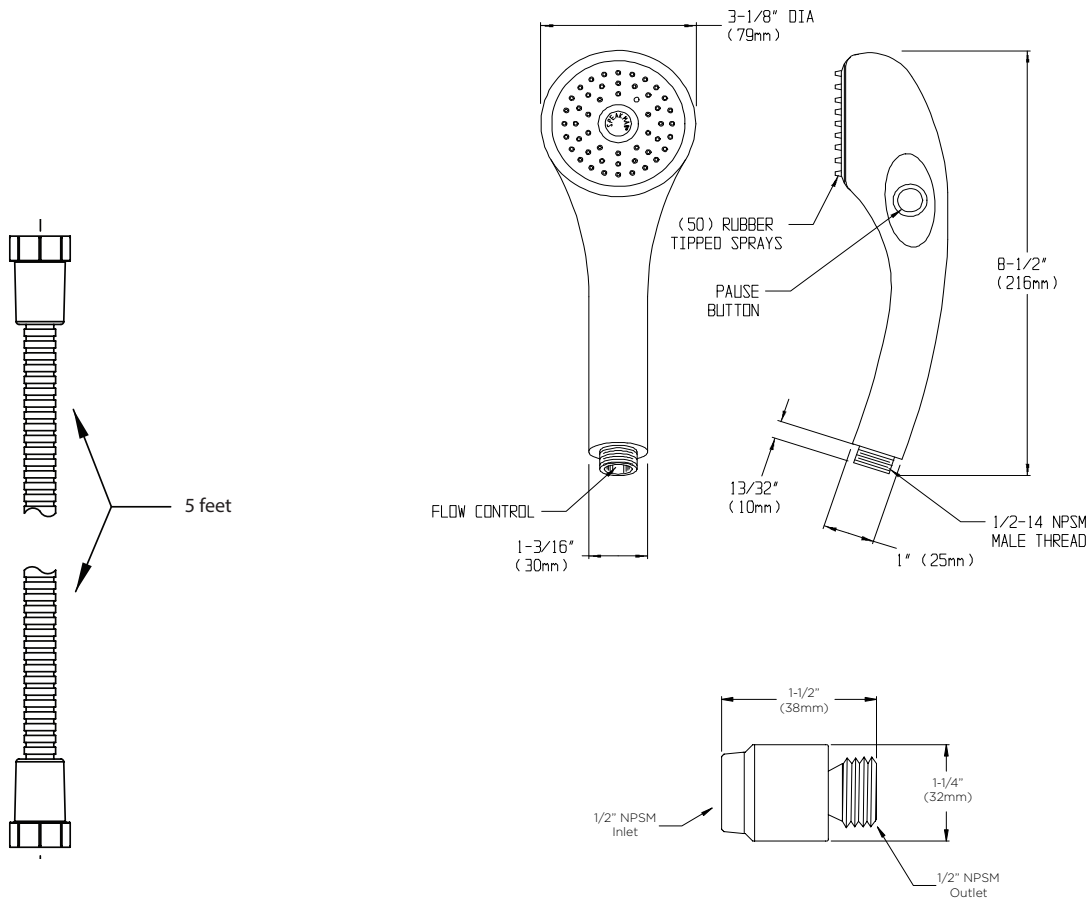

SPEAKMAN® VS-2951

Hand Shower

FEATURES:

- Hand held shower combination
- VS-100-PC handheld shower.
- VS-117 vacuum breaker
- G63-0072 5 ft. stainless steel hose
- 2.5 GPM (9.5 L/min) flow rate (VS-100-PC)

FINISH:

PC

COMPLIANCE:

- VS-100-PC Meets ASME A112.18.1 CSA B125.1 standards
- VS-100-PC Meets ICC/ANSI A117.1 SEC. 608.6 and ADAAG
- VS-117 meets ASSE 1014

WARRANTY:

- 1 year limited

DIMENSIONS:

NOTE: 1. All dimensions are in inches (millimeters) unless otherwise specified and are subject to change without notice.