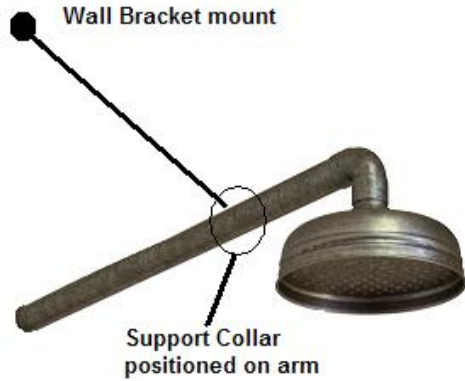

PRODUCT SPECIFICATIONS

Wall Support for Waterbridge Shower Arms WB-SHW-ARM-BRKT-WM

Feb 2014

26-3/8"

- Use only with Waterbridge Shower Arms
- Custom finishes available
