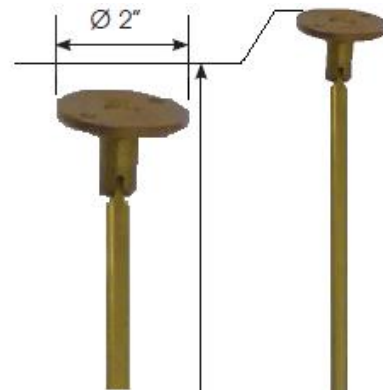

PRODUCT SPECIFICATIONS

Wall Support for Waterbridge Shower Arms WB-SHW-ARM-BRKT-WM

Feb 2014

26-3/8"

- Use only with Waterbridge Shower Arms
- Custom finishes available
