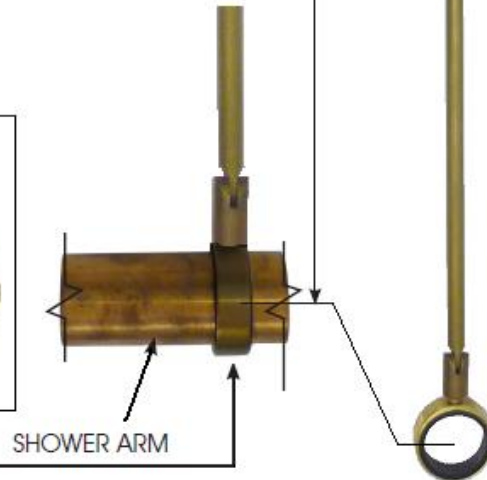

PRODUCT SPECIFICATIONS

Wall Support for Waterbridge Shower Arms WB-SHW-ARM-BRKT-WM

Feb 2014

26-3/8"

- Use only with Waterbridge Shower Arms
- Custom finishes available
