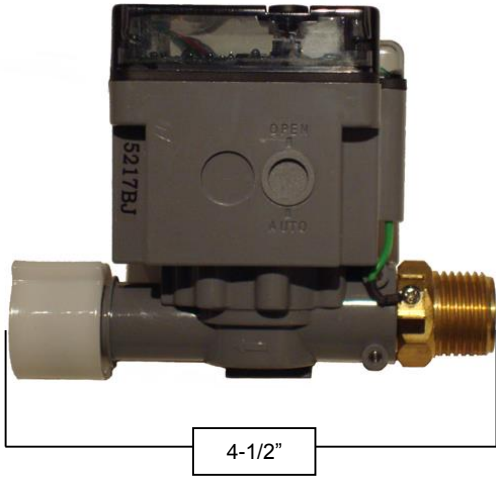

PRODUCT SPECIFICATIONS

Hands Free Faucet with Strap Wall Spout
SANS-ST-DM

Aug 2015

- ADA Compliant
- Custom finishes available

GPM	1.5

PRODUCT SPECIFICATIONS

Hands Free Faucet with Strap Wall Spout
SANS-ST-DM

Aug 2015

Sensor Module
1/2" to 1/2"

Mixing valve
3/8" compression inlets
1/2" NPT outlet

Battery Pack