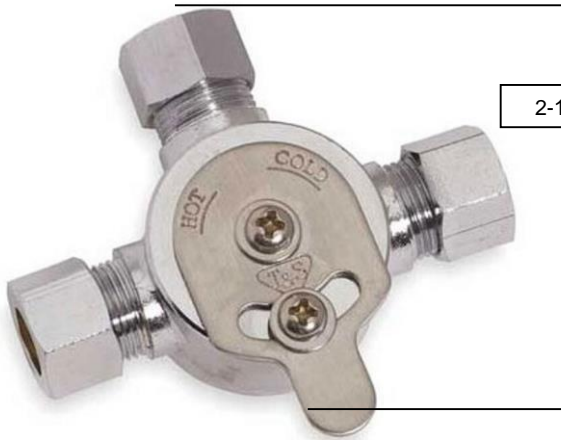

PRODUCT SPECIFICATIONS

Hands Free Faucet with Strap Wall Spout
SANS-ST-DM

Aug 2015

- ADA Compliant
- Custom finishes available

GPM	1.5

PRODUCT SPECIFICATIONS

Hands Free Faucet with Strap Wall Spout
SANS-ST-DM

Aug 2015

Sensor Module
1/2" to 1/2"

Mixing valve
3/8" compression inlets
1/2" NPT outlet

Battery Pack