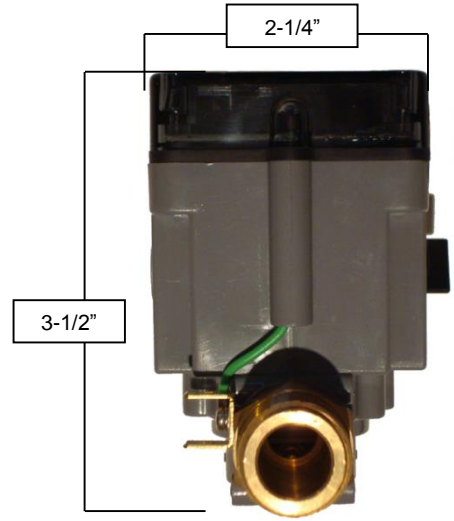

PRODUCT SPECIFICATIONS

Hands Free Faucet with Strap Wall Spout
SANS-ST-DM

Aug 2015

- ADA Compliant
- Custom finishes available

GPM	1.5

PRODUCT SPECIFICATIONS

Hands Free Faucet with Strap Wall Spout
SANS-ST-DM

Aug 2015

Sensor Module
1/2" to 1/2"

Mixing valve
3/8" compression inlets
1/2" NPT outlet

Battery Pack