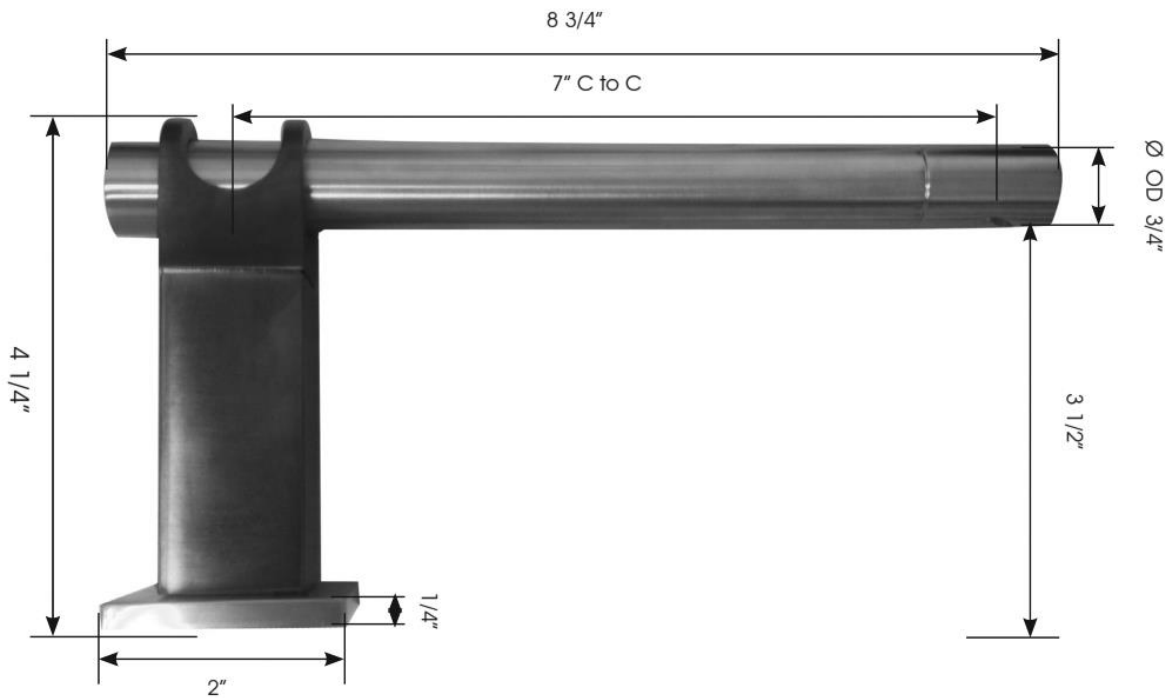

PRODUCT SPECIFICATIONS

Hands Free Faucet with Strap Wall Spout
SANS-ST-DM

Aug 2015

- ADA Compliant
- Custom finishes available

GPM	1.5

PRODUCT SPECIFICATIONS

Hands Free Faucet with Strap Wall Spout
SANS-ST-DM

Aug 2015

Sensor Module
1/2" to 1/2"

Mixing valve
3/8" compression inlets
1/2" NPT outlet

Battery Pack