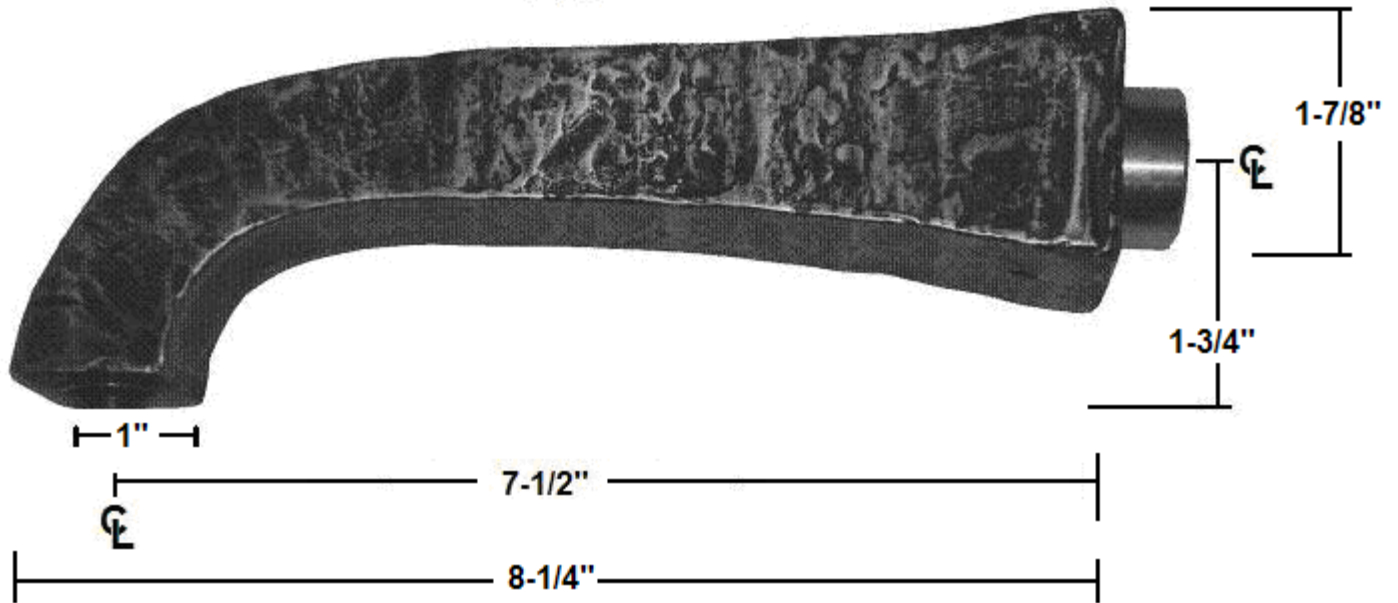

PRODUCT SPECIFICATIONS

Hands-Free Faucet with Cixx Wall Spout
SANS-CX-WM

Jan 2014

- ADA Compliant
- Custom finishes available

| | |
|------------|-----------|
| Connection | 1/2" NPT |
| Valve | Automatic |
| GPM | 1.5 |
| | |
| | |
| | |

PRODUCT SPECIFICATIONS

Hands-Free Faucet with Cixx Wall Spout SANS-CX-WM

Jan 2014

Sensor Module

Mixing valve

3/8" compression inlets
1/2" NPT outlet

Optional AC Adapter