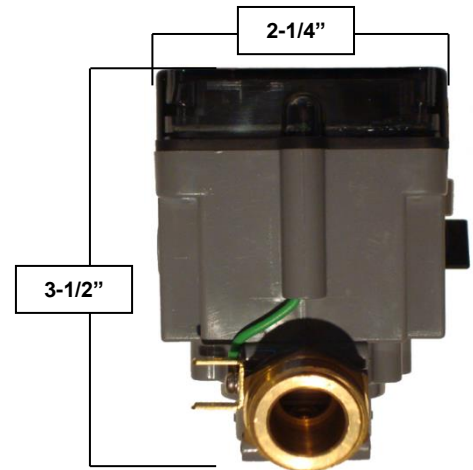

PRODUCT SPECIFICATIONS

Hands-Free Faucet with Cixx Wall Spout
SANS-CX-WM

Jan 2014

- ADA Compliant
- Custom finishes available

| | |
|------------|-----------|
| Connection | 1/2" NPT |
| Valve | Automatic |
| GPM | 1.5 |
| | |
| | |
| | |

PRODUCT SPECIFICATIONS

Hands-Free Faucet with Cixx Wall Spout SANS-CX-WM

Jan 2014

Sensor Module

Mixing valve

3/8" compression inlets
1/2" NPT outlet

Optional AC Adapter