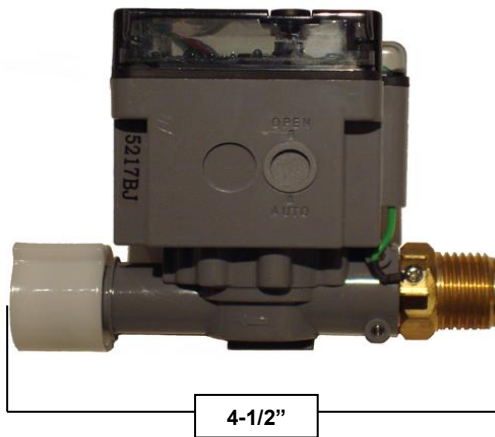

PRODUCT SPECIFICATIONS

Hands-Free Faucet with Cixx Wall Spout
SANS-CX-WM

Jan 2014

- ADA Compliant
- Custom finishes available

| | |
|------------|-----------|
| Connection | 1/2" NPT |
| Valve | Automatic |
| GPM | 1.5 |
| | |
| | |
| | |

PRODUCT SPECIFICATIONS

Hands-Free Faucet with Cixx Wall Spout SANS-CX-WM

Jan 2014

Sensor Module

Mixing valve

3/8" compression inlets
1/2" NPT outlet

Optional AC Adapter