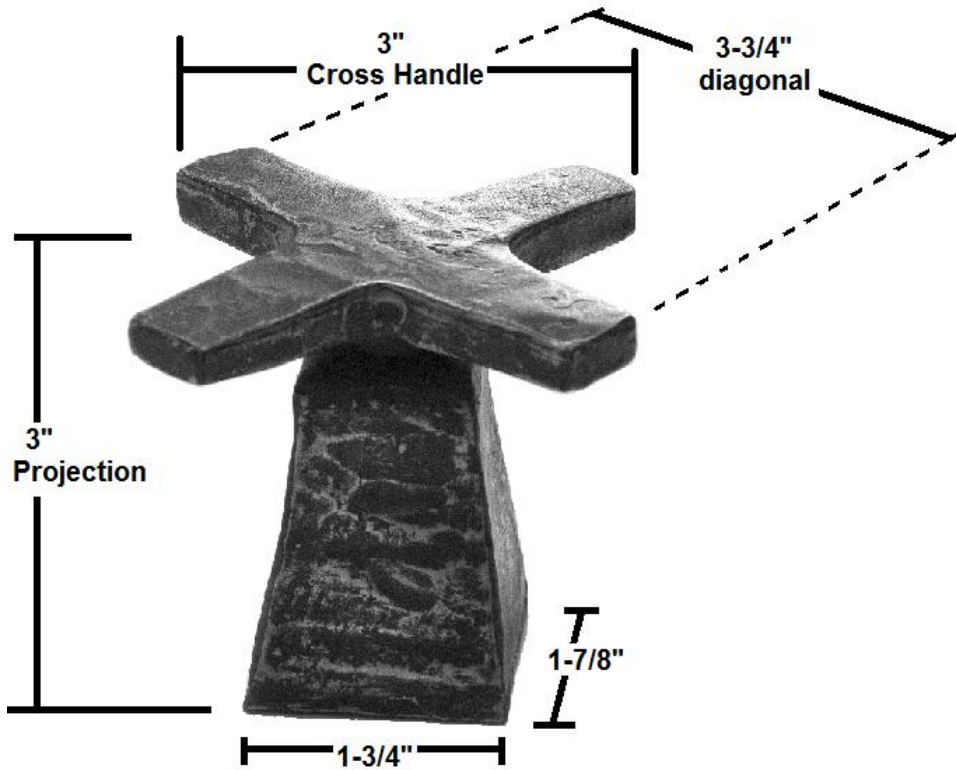

PRODUCT SPECIFICATIONS

Cixx Wall Mount Single Control / Progressive Valve
CX-WM-SC

Jan 2014

- ADA Compliant
- Custom finishes available

Connection	1/2" Compression
Valve	1/2"
GPM	3.5